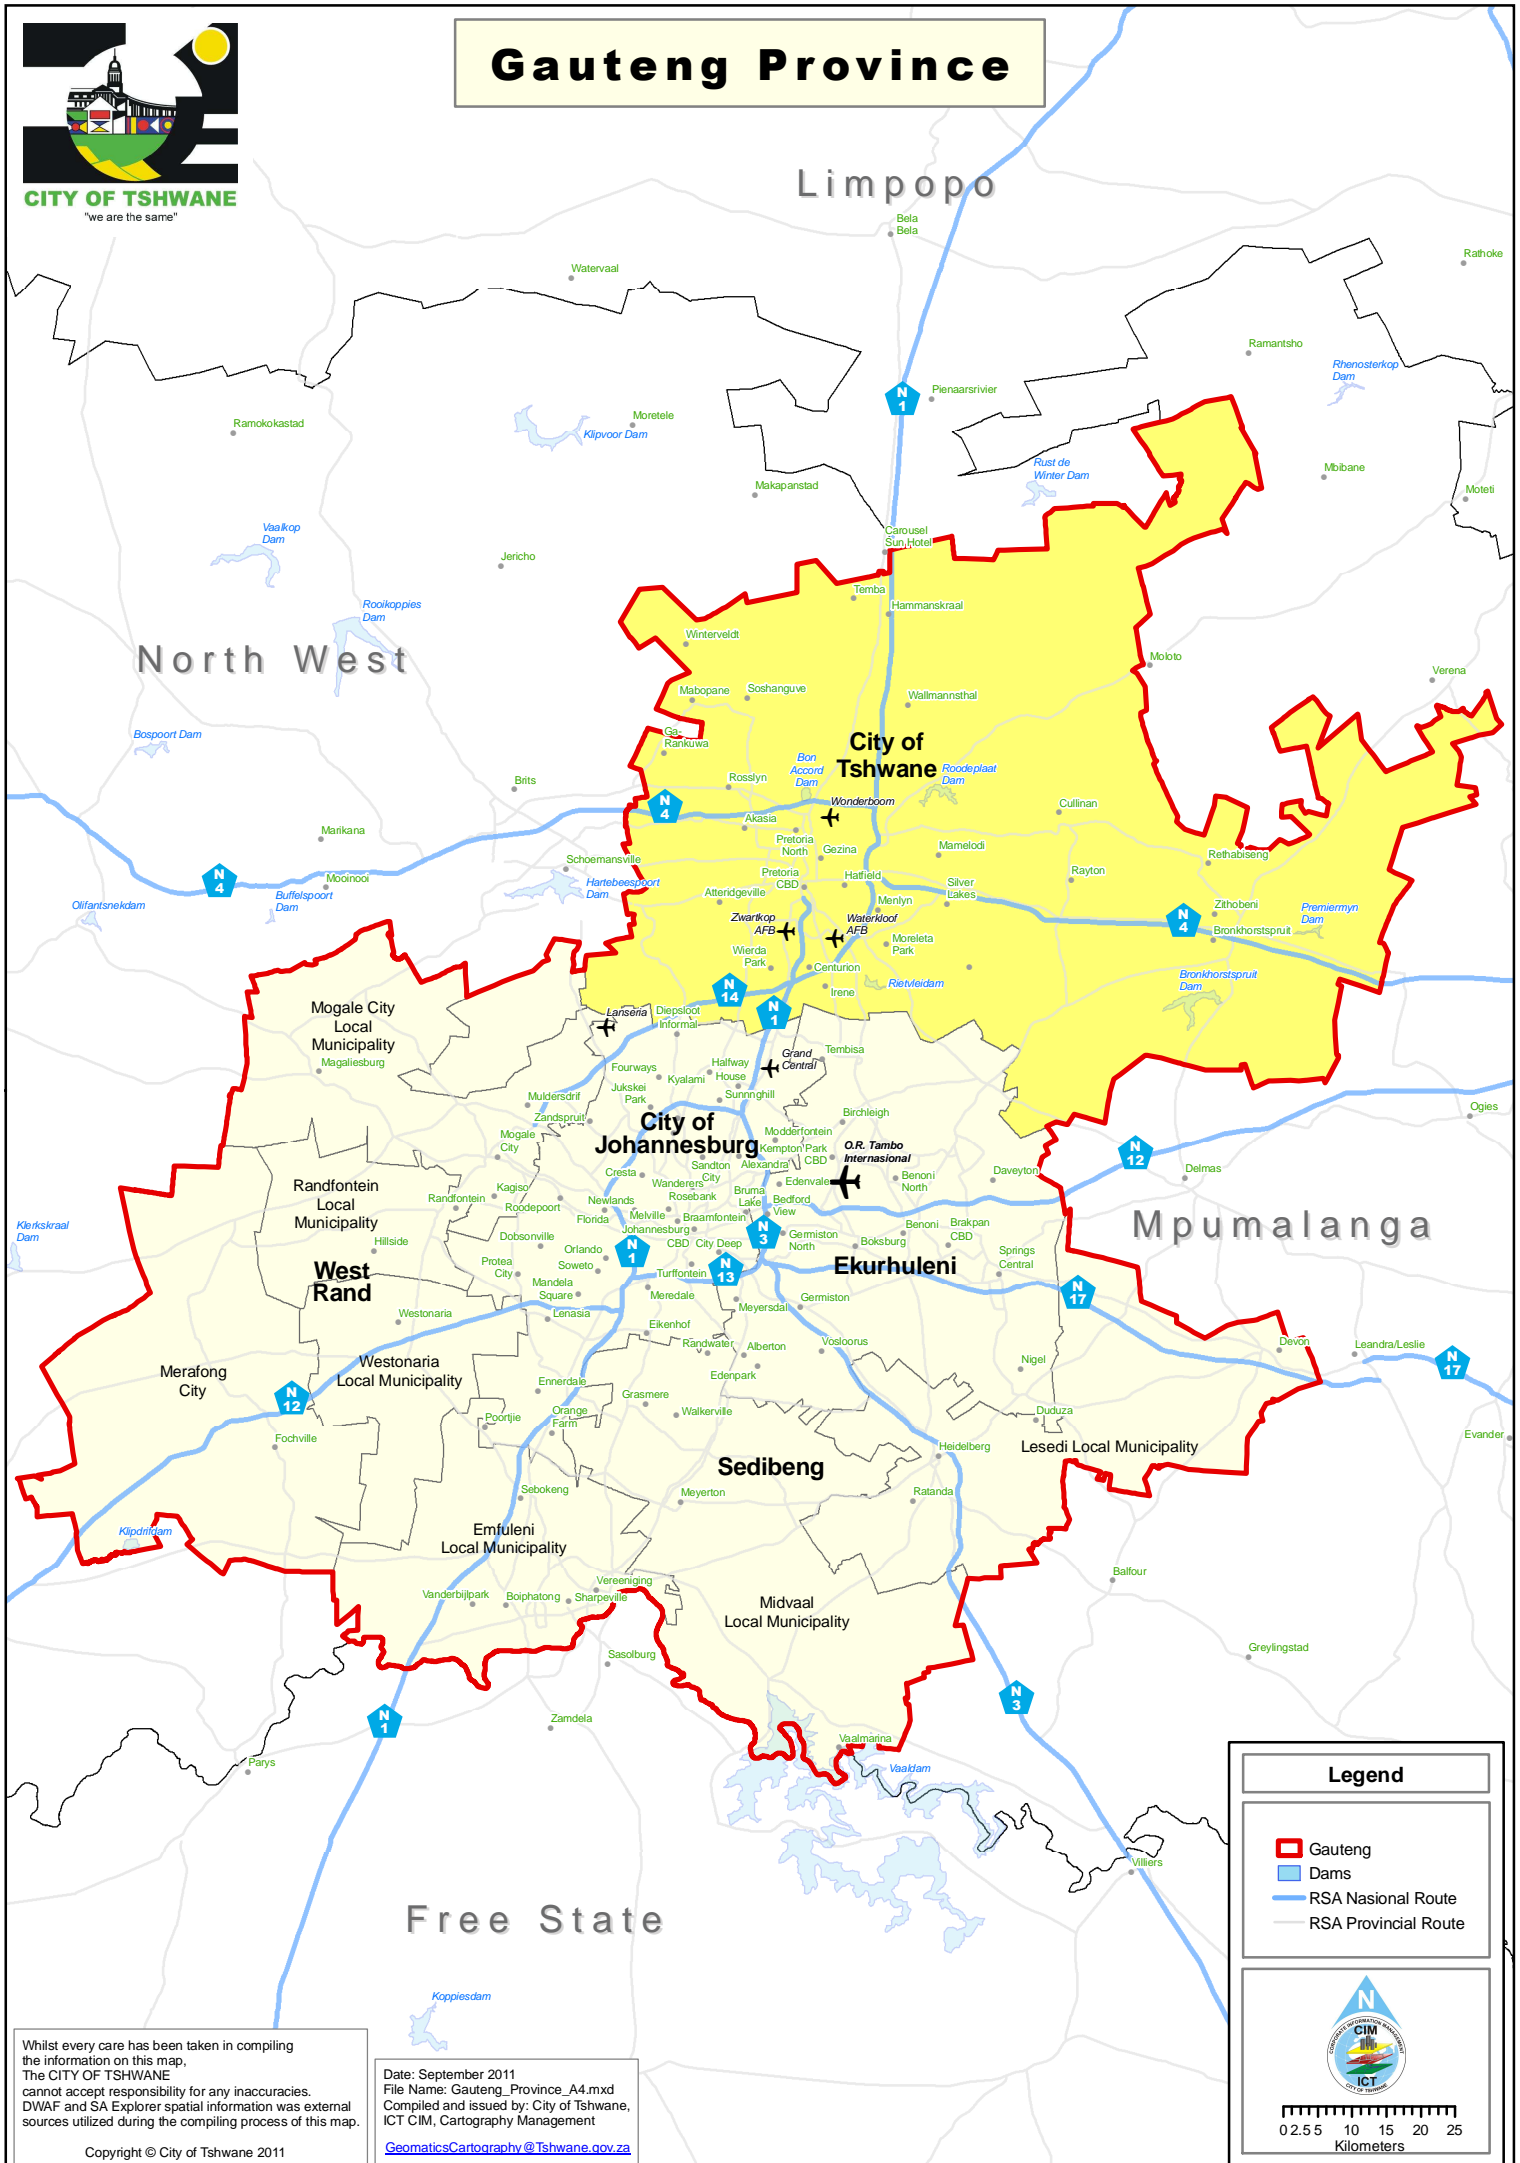

# Gauteng Province

Whilst every care has been taken in compiling the information on this map, The CITY OF TSHWANE cannot accept responsibility for any inaccuracies. DWAF and SA Explorer spatial information was external sources utilized during the compiling process of this map.

Date: September 2011  
File Name: Gauteng\_Province\_A4.mxd  
Compiled and issued by: City of Tshwane, ICT CIM, Cartography Management  
[GeomaticsCartography@Tshwane.gov.za](mailto:GeomaticsCartography@Tshwane.gov.za)

**Legend**

- Gauteng
- Dams
- RSA Nasional Route
- RSA Provincial Route

0 2.5 5 10 15 20 25  
Kilometers