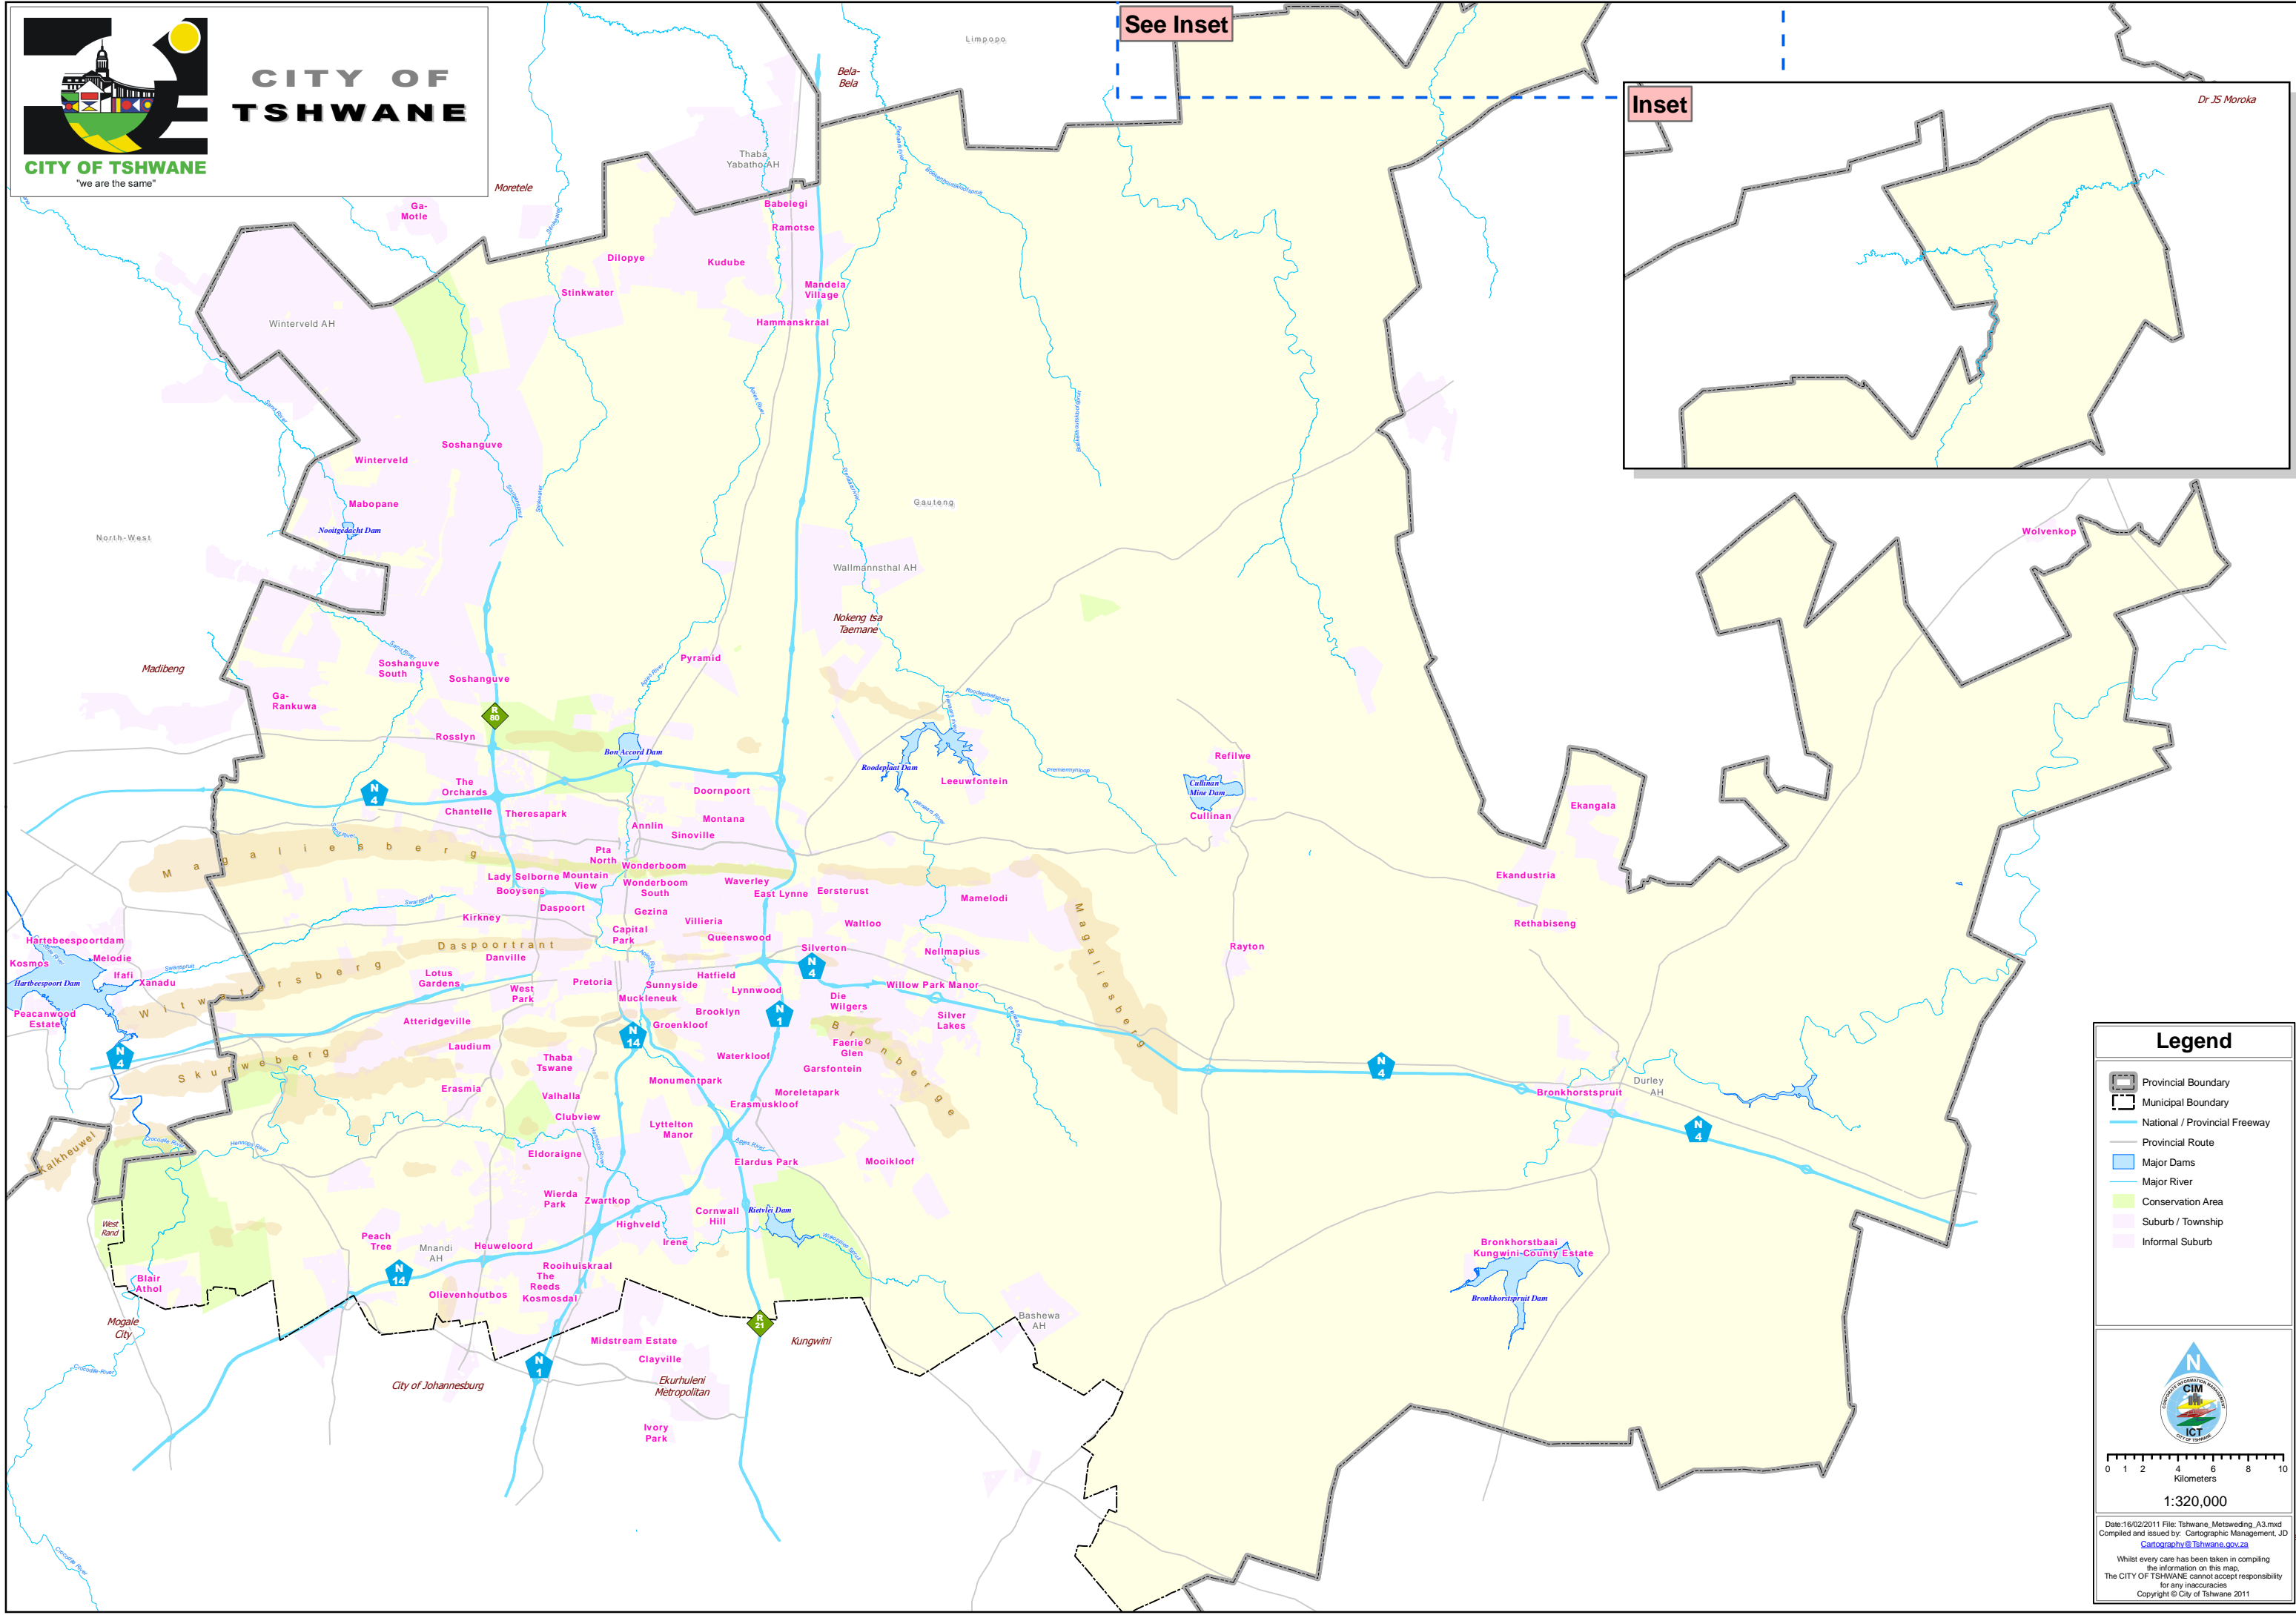

CITY OF TSHWANE

CITY OF TSHWANE

"we are the same"

See Inset

Inset

Dr JS Moroka

Legend

- Provincial Boundary
- Municipal Boundary
- National / Provincial Freeway
- Provincial Route
- Major Dams
- Major River
- Conservation Area
- Suburb / Township
- Informal Suburb

0 1 2 4 6 8 10
Kilometers

1:320,000