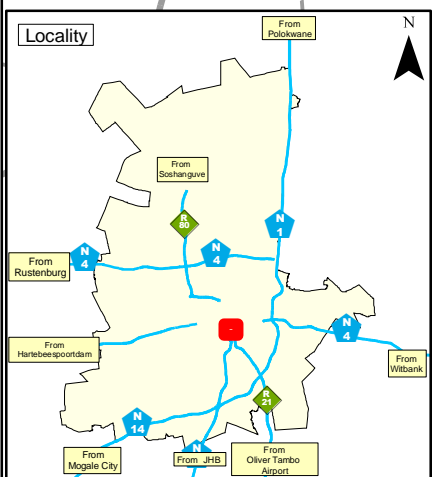

MELROSE HOUSE LOCALITY

CITY OF TSHWANE
"We are the same"

MELROSE HOUSE

N1 from JHB

N14 from JHB/Mogale City

R21 from Oliver Tambo Airport

N4 from Witbank

N1 from Polokwane

See Inset

R80 from Rustenburg & Soshanguve

N4, R104, Vom Hagen from Hartbeespoortdam