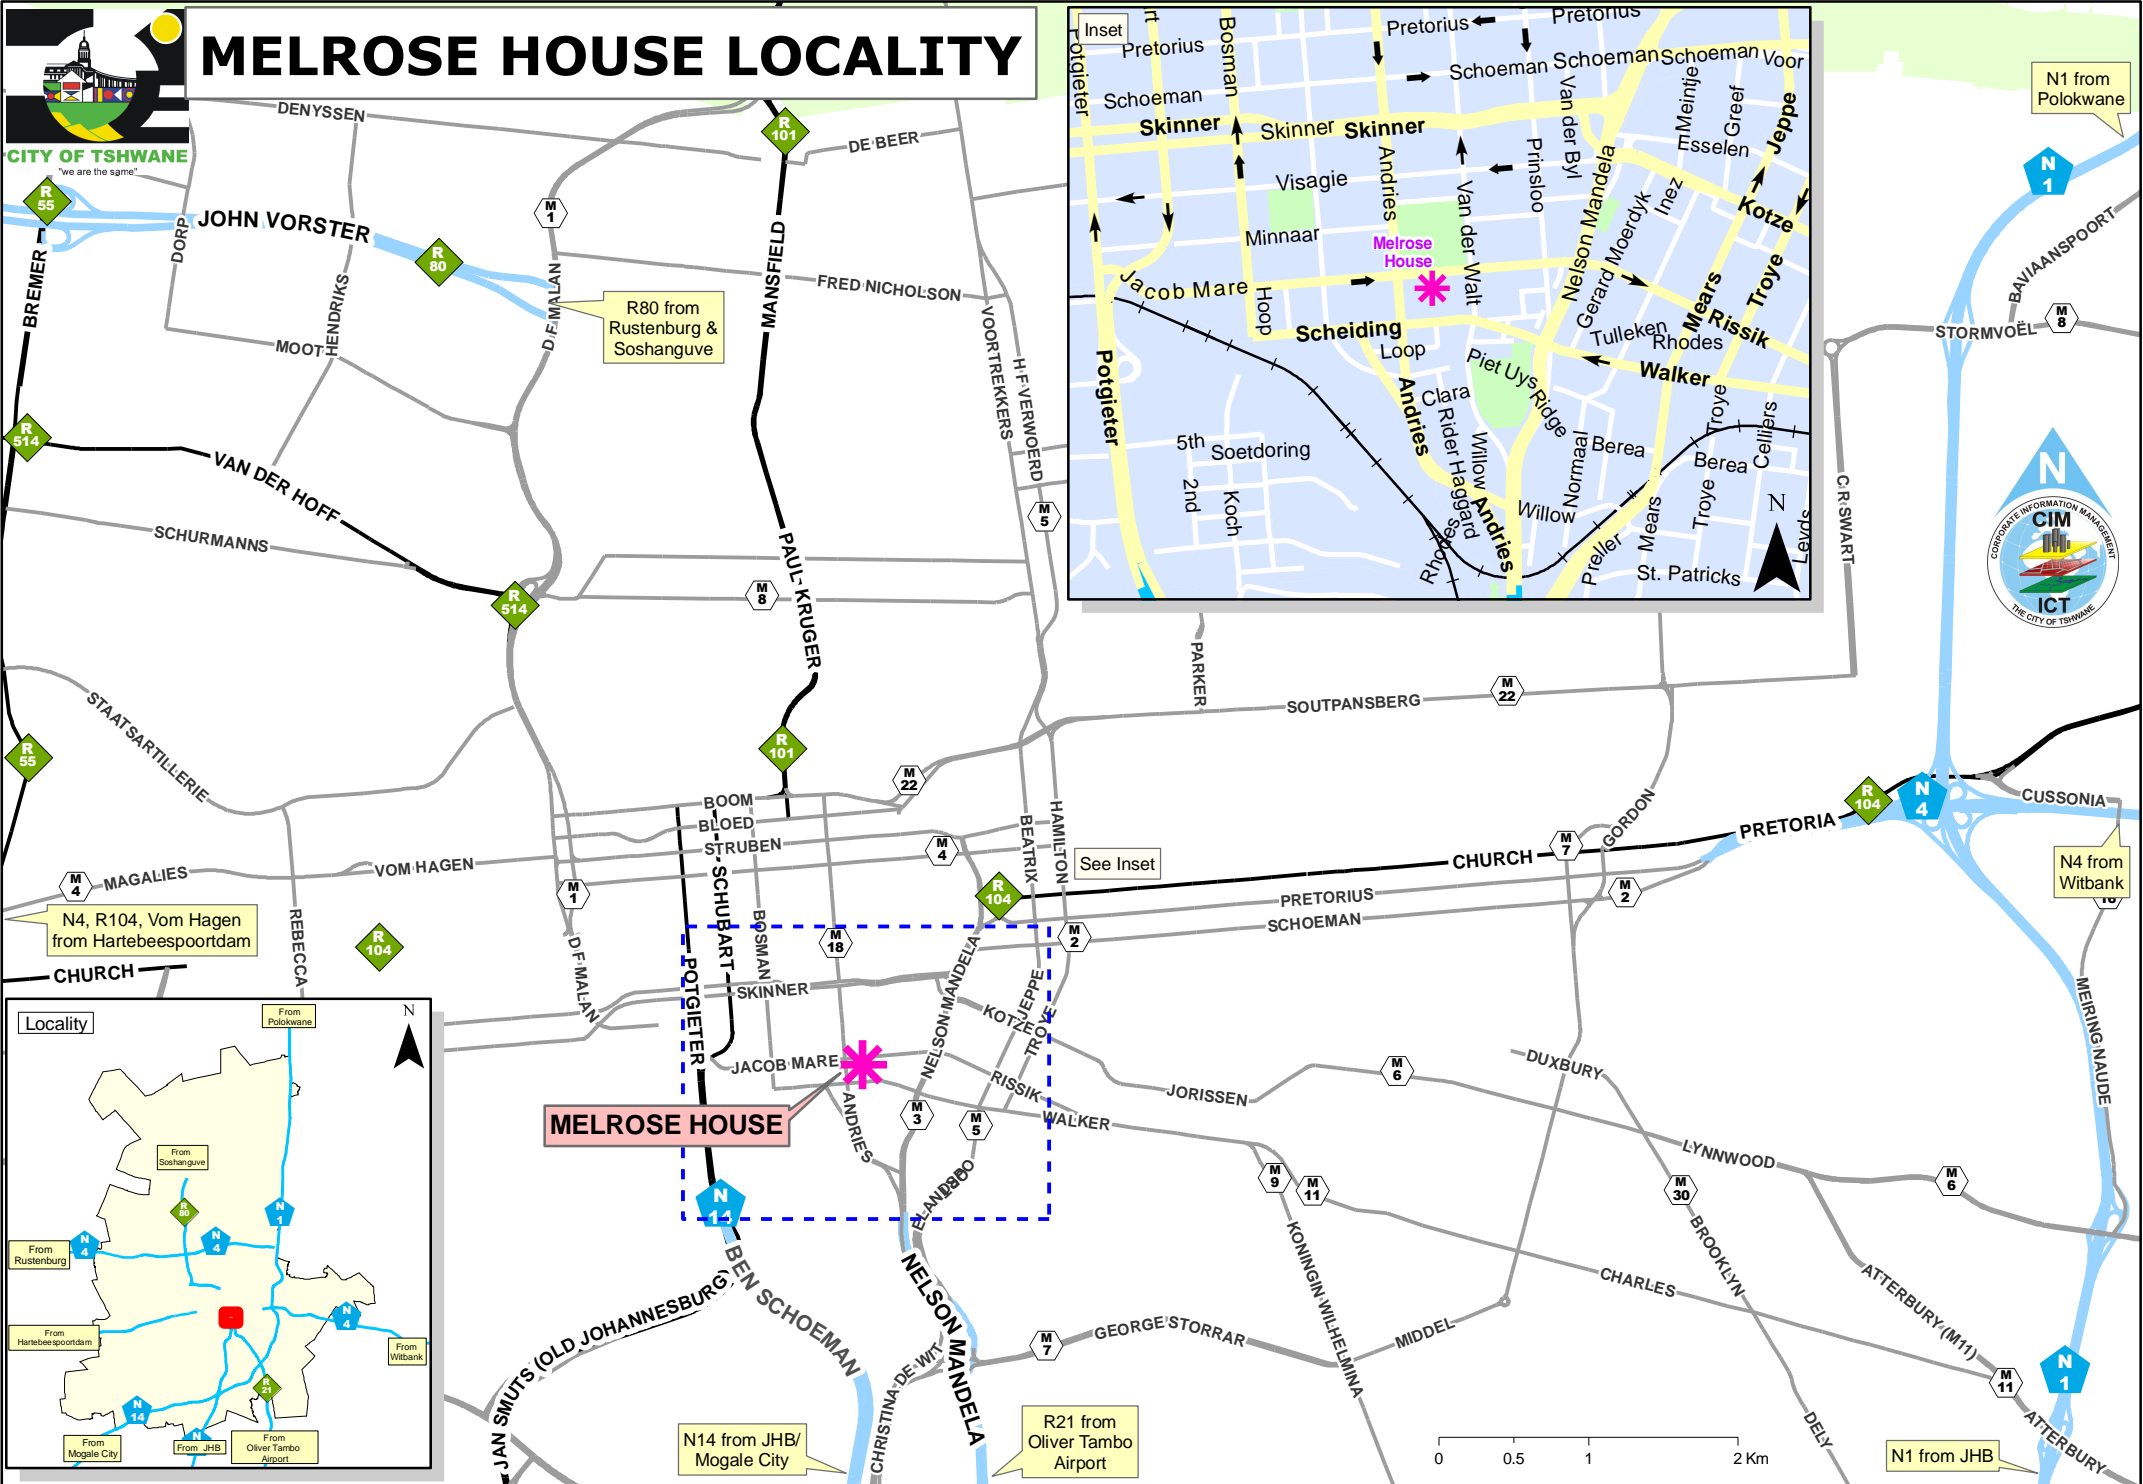

MELROSE HOUSE LOCALITY

CITY OF TSHWANE
"We are the same"

MELROSE HOUSE

N1 from JHB

N14 from JHB/Mogale City

R21 from Oliver Tambo Airport

N4 from Witbank

N1 from Polokwane

See Inset

R80 from Rustenburg & Soshanguve

N4, R104, Vom Hagen from Hartbeespoortdam