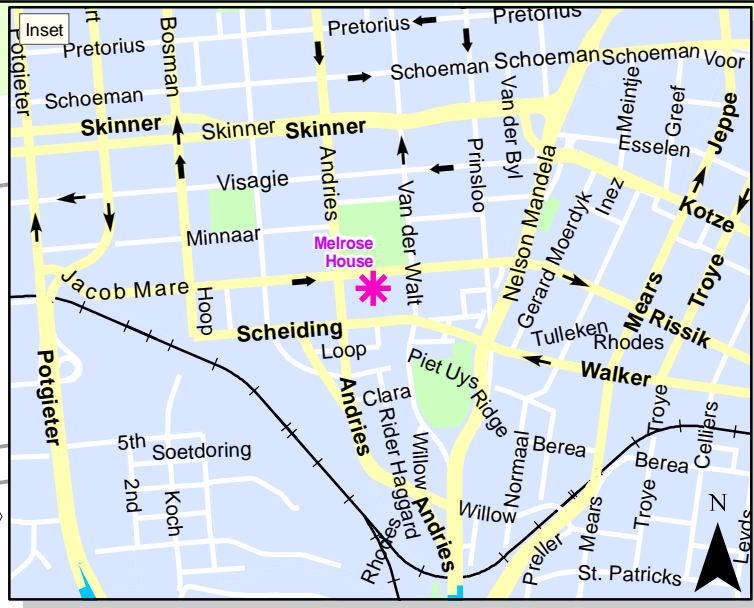

MELROSE HOUSE LOCALITY

CITY OF TSHWANE
"We are the same"

MELROSE HOUSE

N1 from JHB

N14 from JHB/Mogale City

R21 from Oliver Tambo Airport

N4 from Witbank

N1 from Polokwane

See Inset

R80 from Rustenburg & Soshanguve

N4, R104, Vom Hagen from Hartbeespoortdam