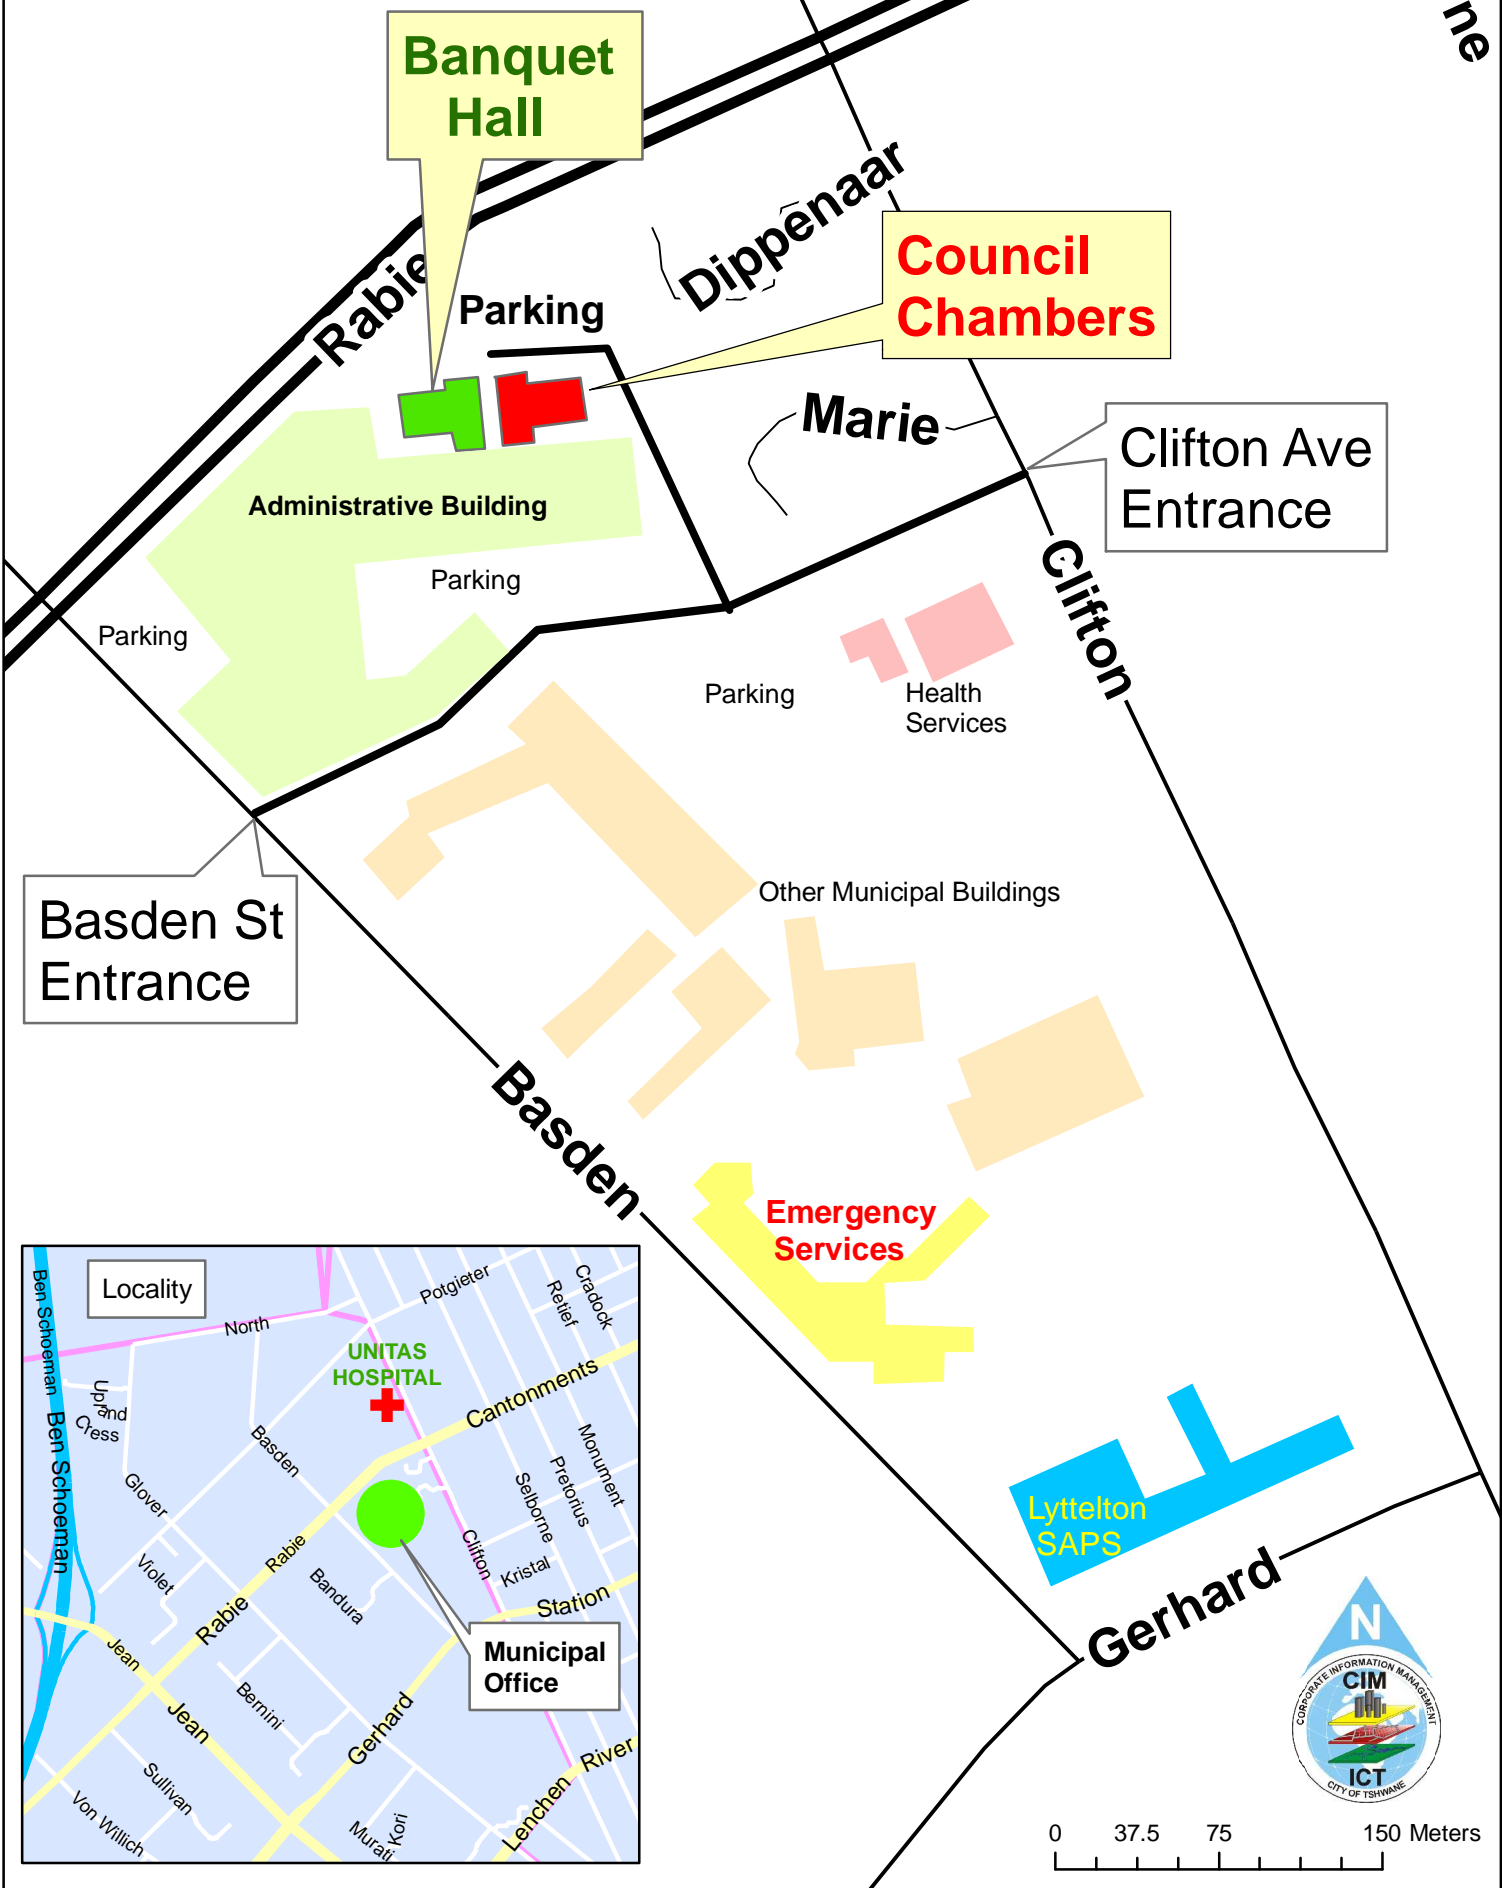

Tshwane Southern
Region Office

Cantonments
Selborne

Banquet
Hall

Council
Chambers

Clifton Ave
Entrance

Basden St
Entrance

Administrative Building

Health
Services