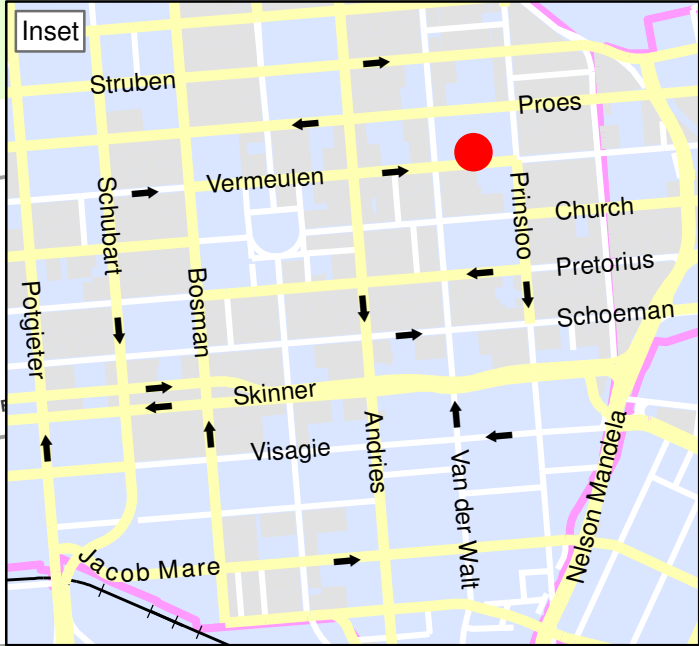

CITY OF TSHWANE
"we are the same"

N1 from Polokwane (Pietersburg)

**Munitoria - Tshwane
Municipal Office
320 Vermeulen Street**

N1- N14
(Ben Schoeman)
from Jo'burg

R21 from Jo'burg
Internasional

0 0.5 1 2 3 Km