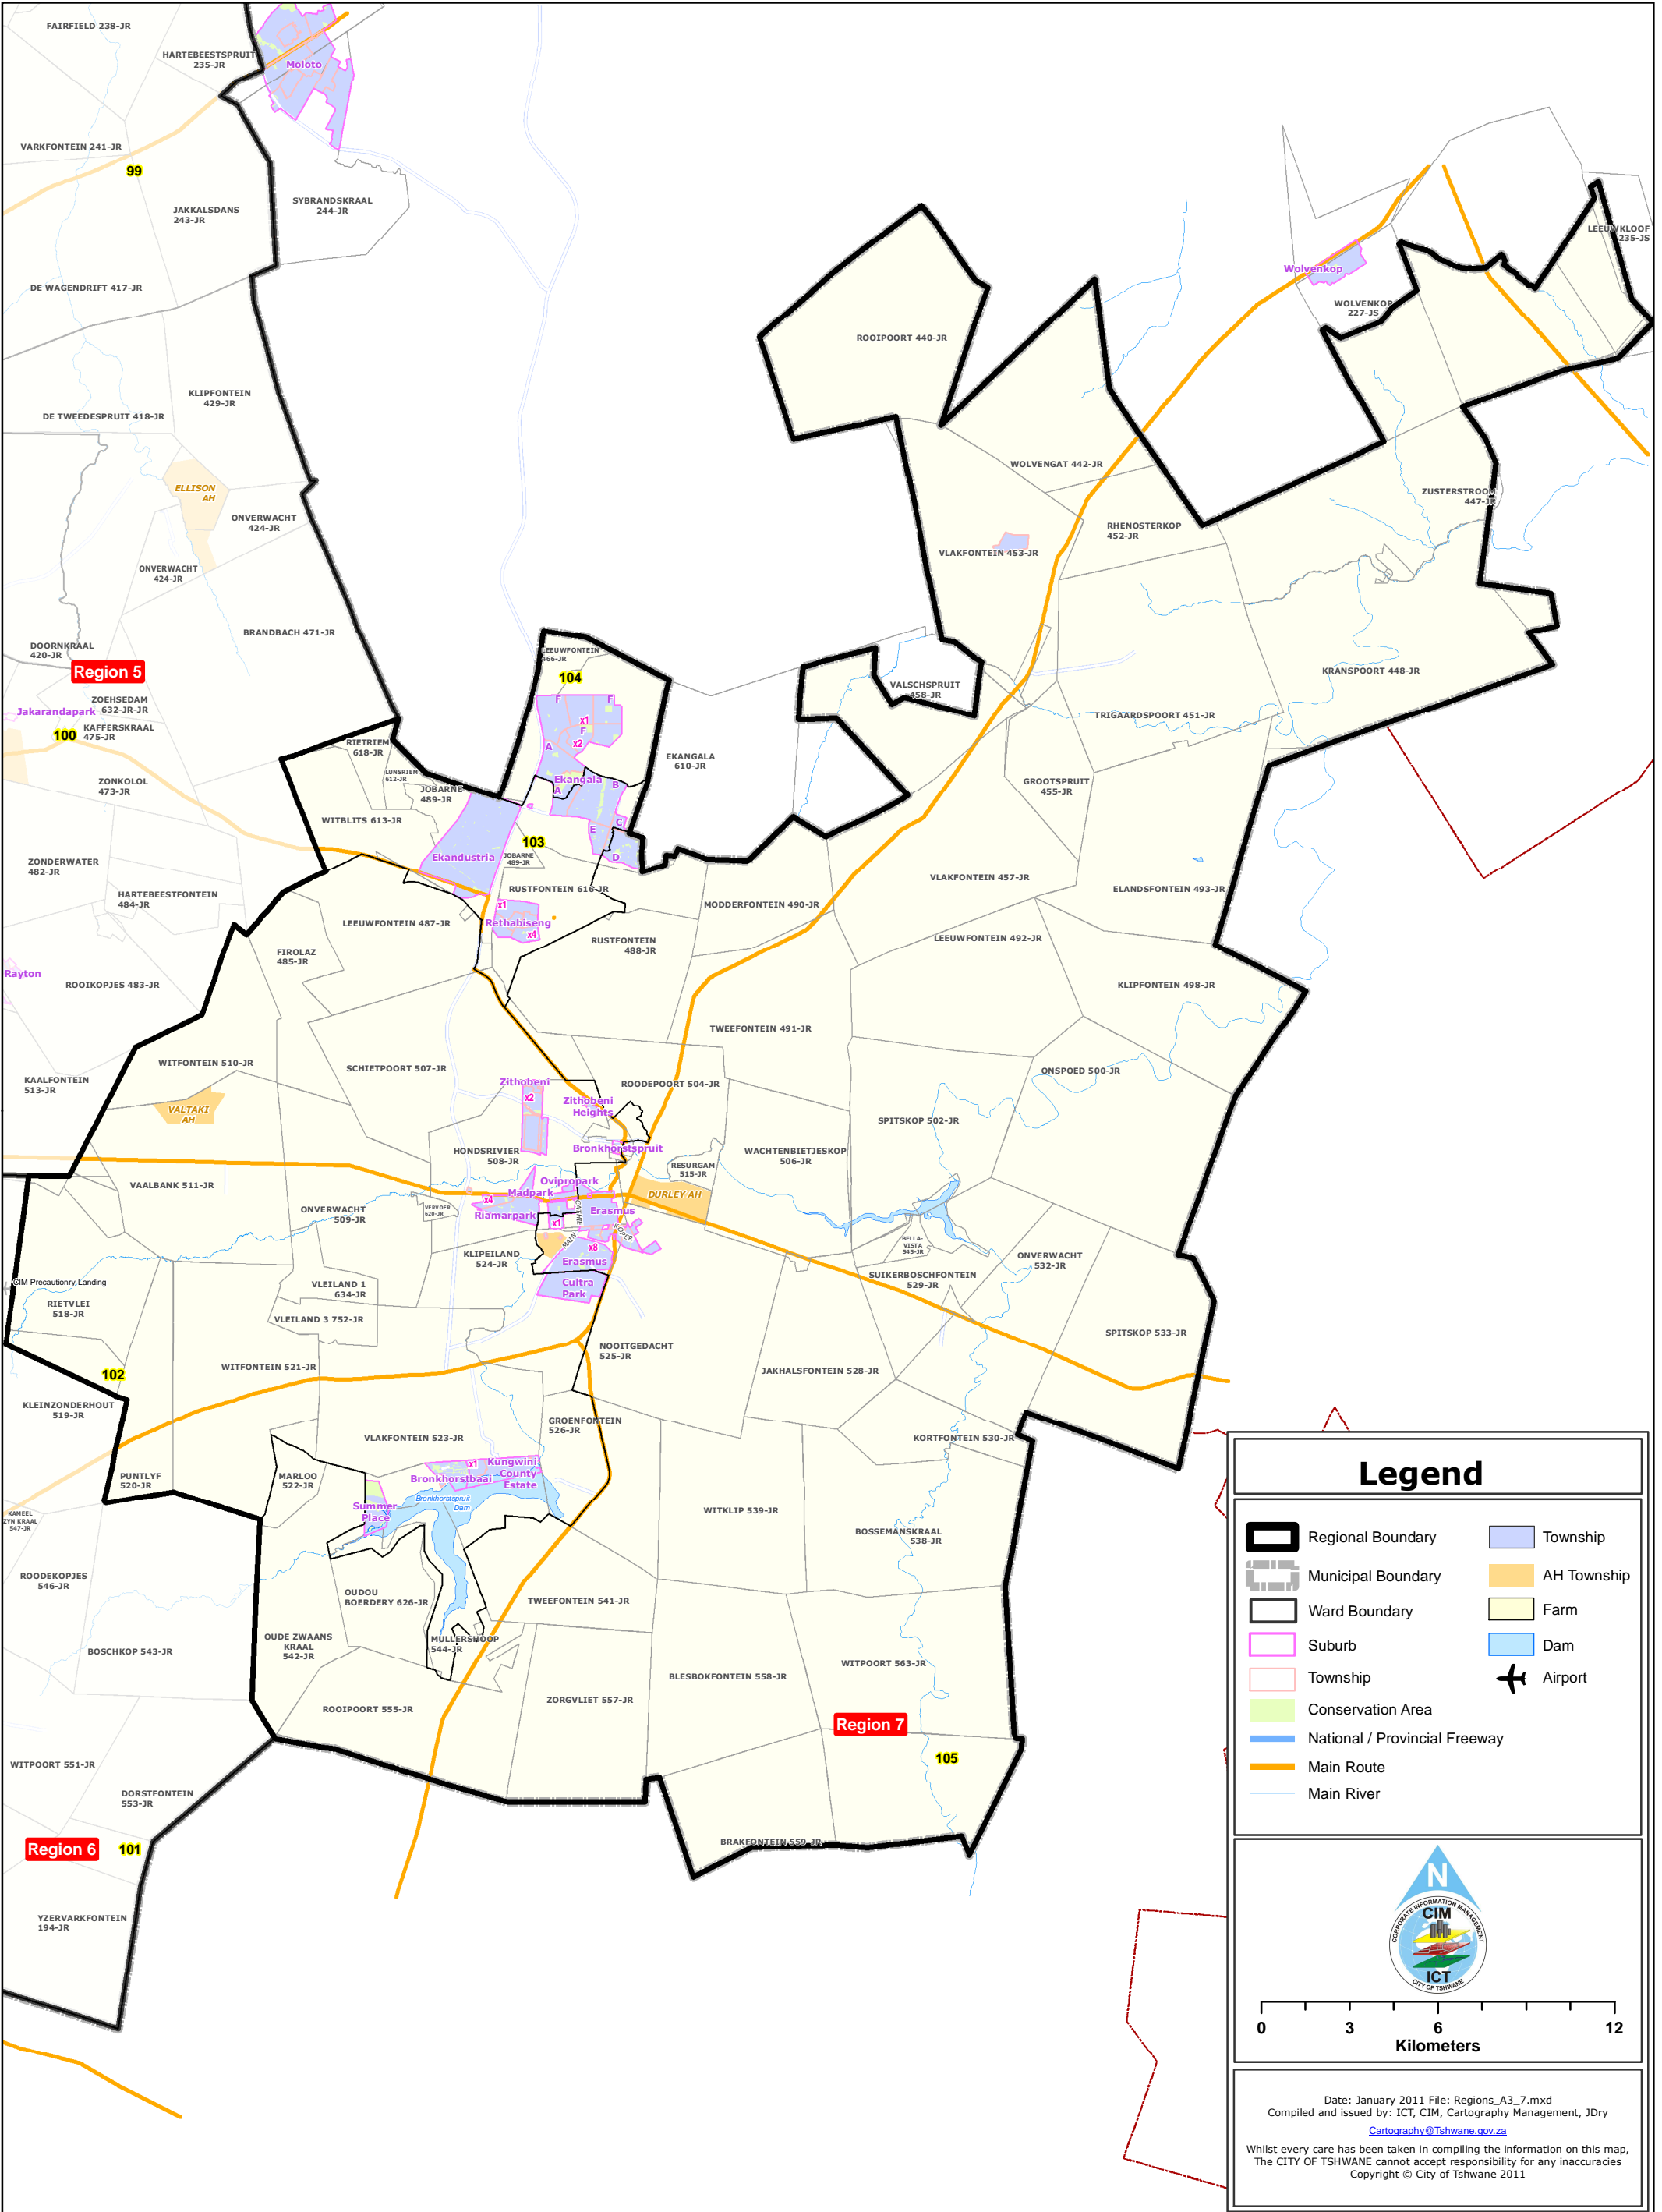

CITY OF TSHWANE

REGION 7

Legend

- Regional Boundary
- Municipal Boundary
- Ward Boundary
- Suburb
- Township
- Conservation Area
- National / Provincial Freeway
- Main Route
- Main River
- Township
- AH Township
- Farm
- Dam
- Airport

Date: January 2011 File: Regions_A3_7.mxd
 Compiled and issued by: ICT, CIM, Cartography Management, JDry
Cartography@Tshwane.gov.za
 Whilst every care has been taken in compiling the information on this map,
 The CITY OF TSHWANE cannot accept responsibility for any inaccuracies
 Copyright © City of Tshwane 2011