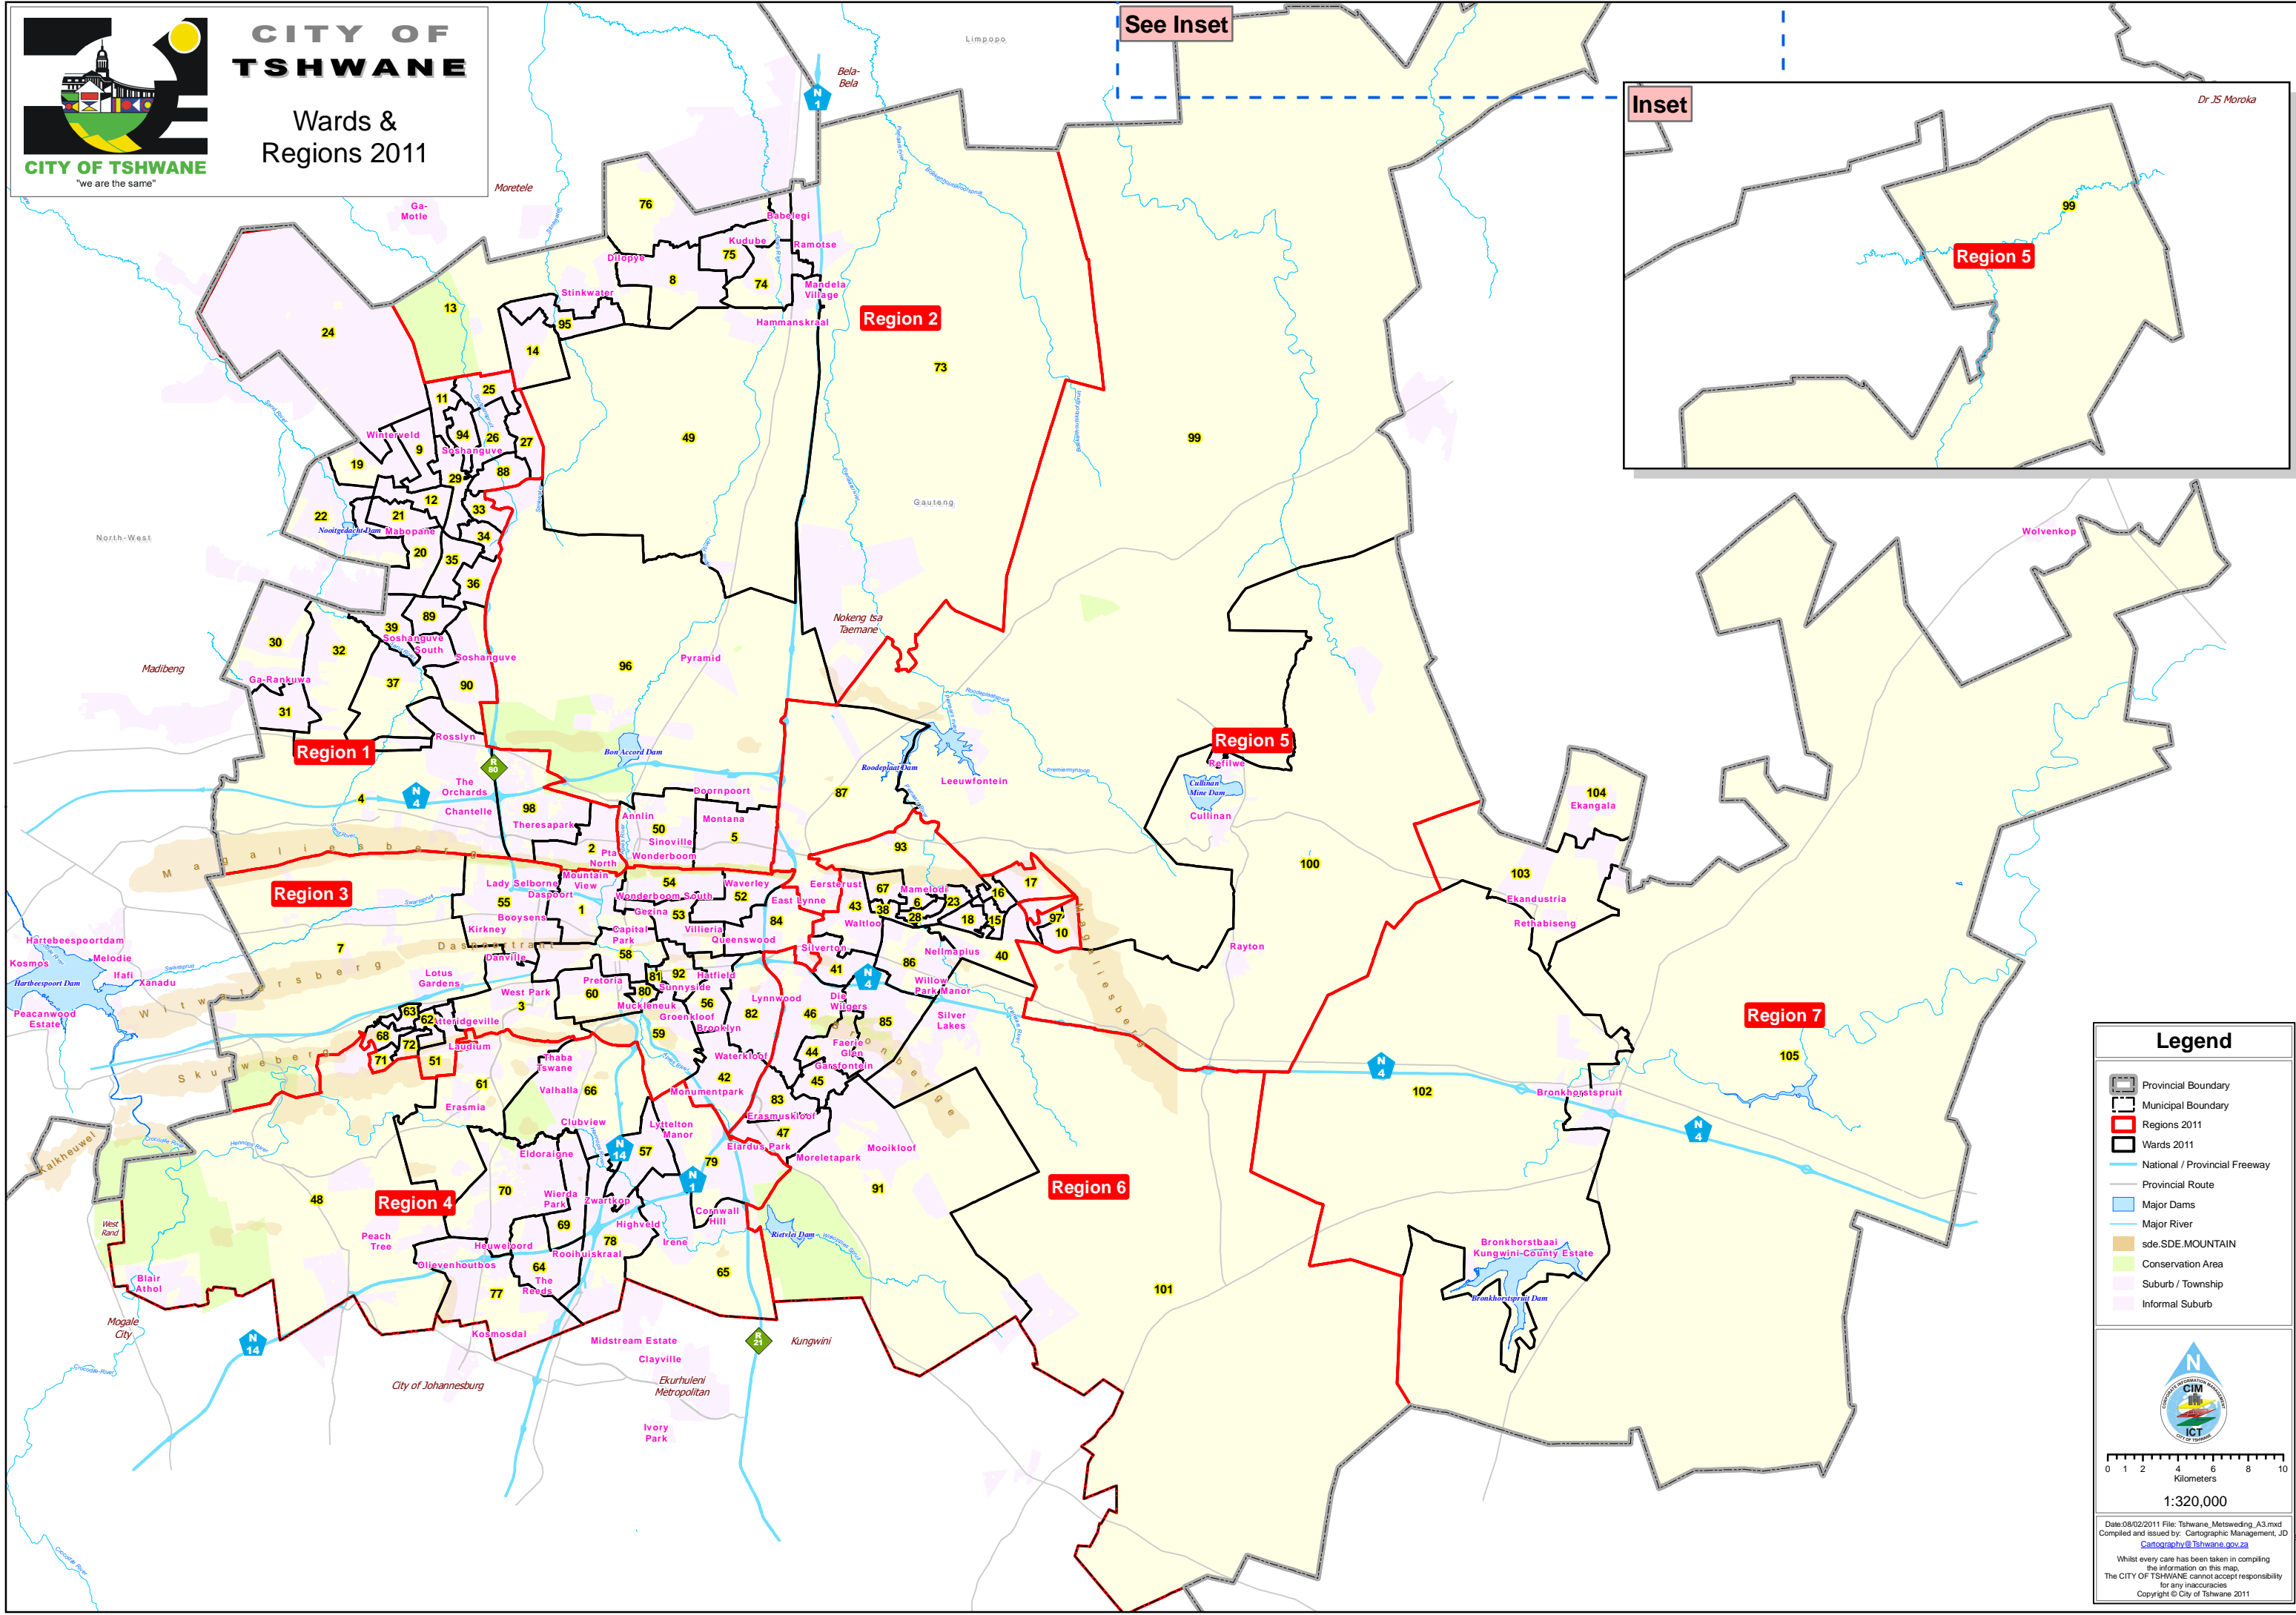

CITY OF TSHWANE

Wards & Regions 2011

See Inset

Inset

Dr. JS Moroka

Legend

- Provincial Boundary
- Municipal Boundary
- Regions 2011
- Wards 2011
- National / Provincial Freeway
- Provincial Route
- Major Dams
- Major River
- sde.SDE.MOUNTAIN
- Conservation Area
- Suburb / Township
- Informal Suburb

0 1 2 4 6 8 10
Kilometers

1:320,000

Date:08/02/2011 File: Tshwane_Metsweding_A3.mxd
Compiled and issued by: Cartographic Management, JD
Cartography@Tshwane.gov.za

Whilst every care has been taken in compiling the information on this map, The CITY OF TSHWANE cannot accept responsibility for any inaccuracies.
Copyright © City of Tshwane 2011