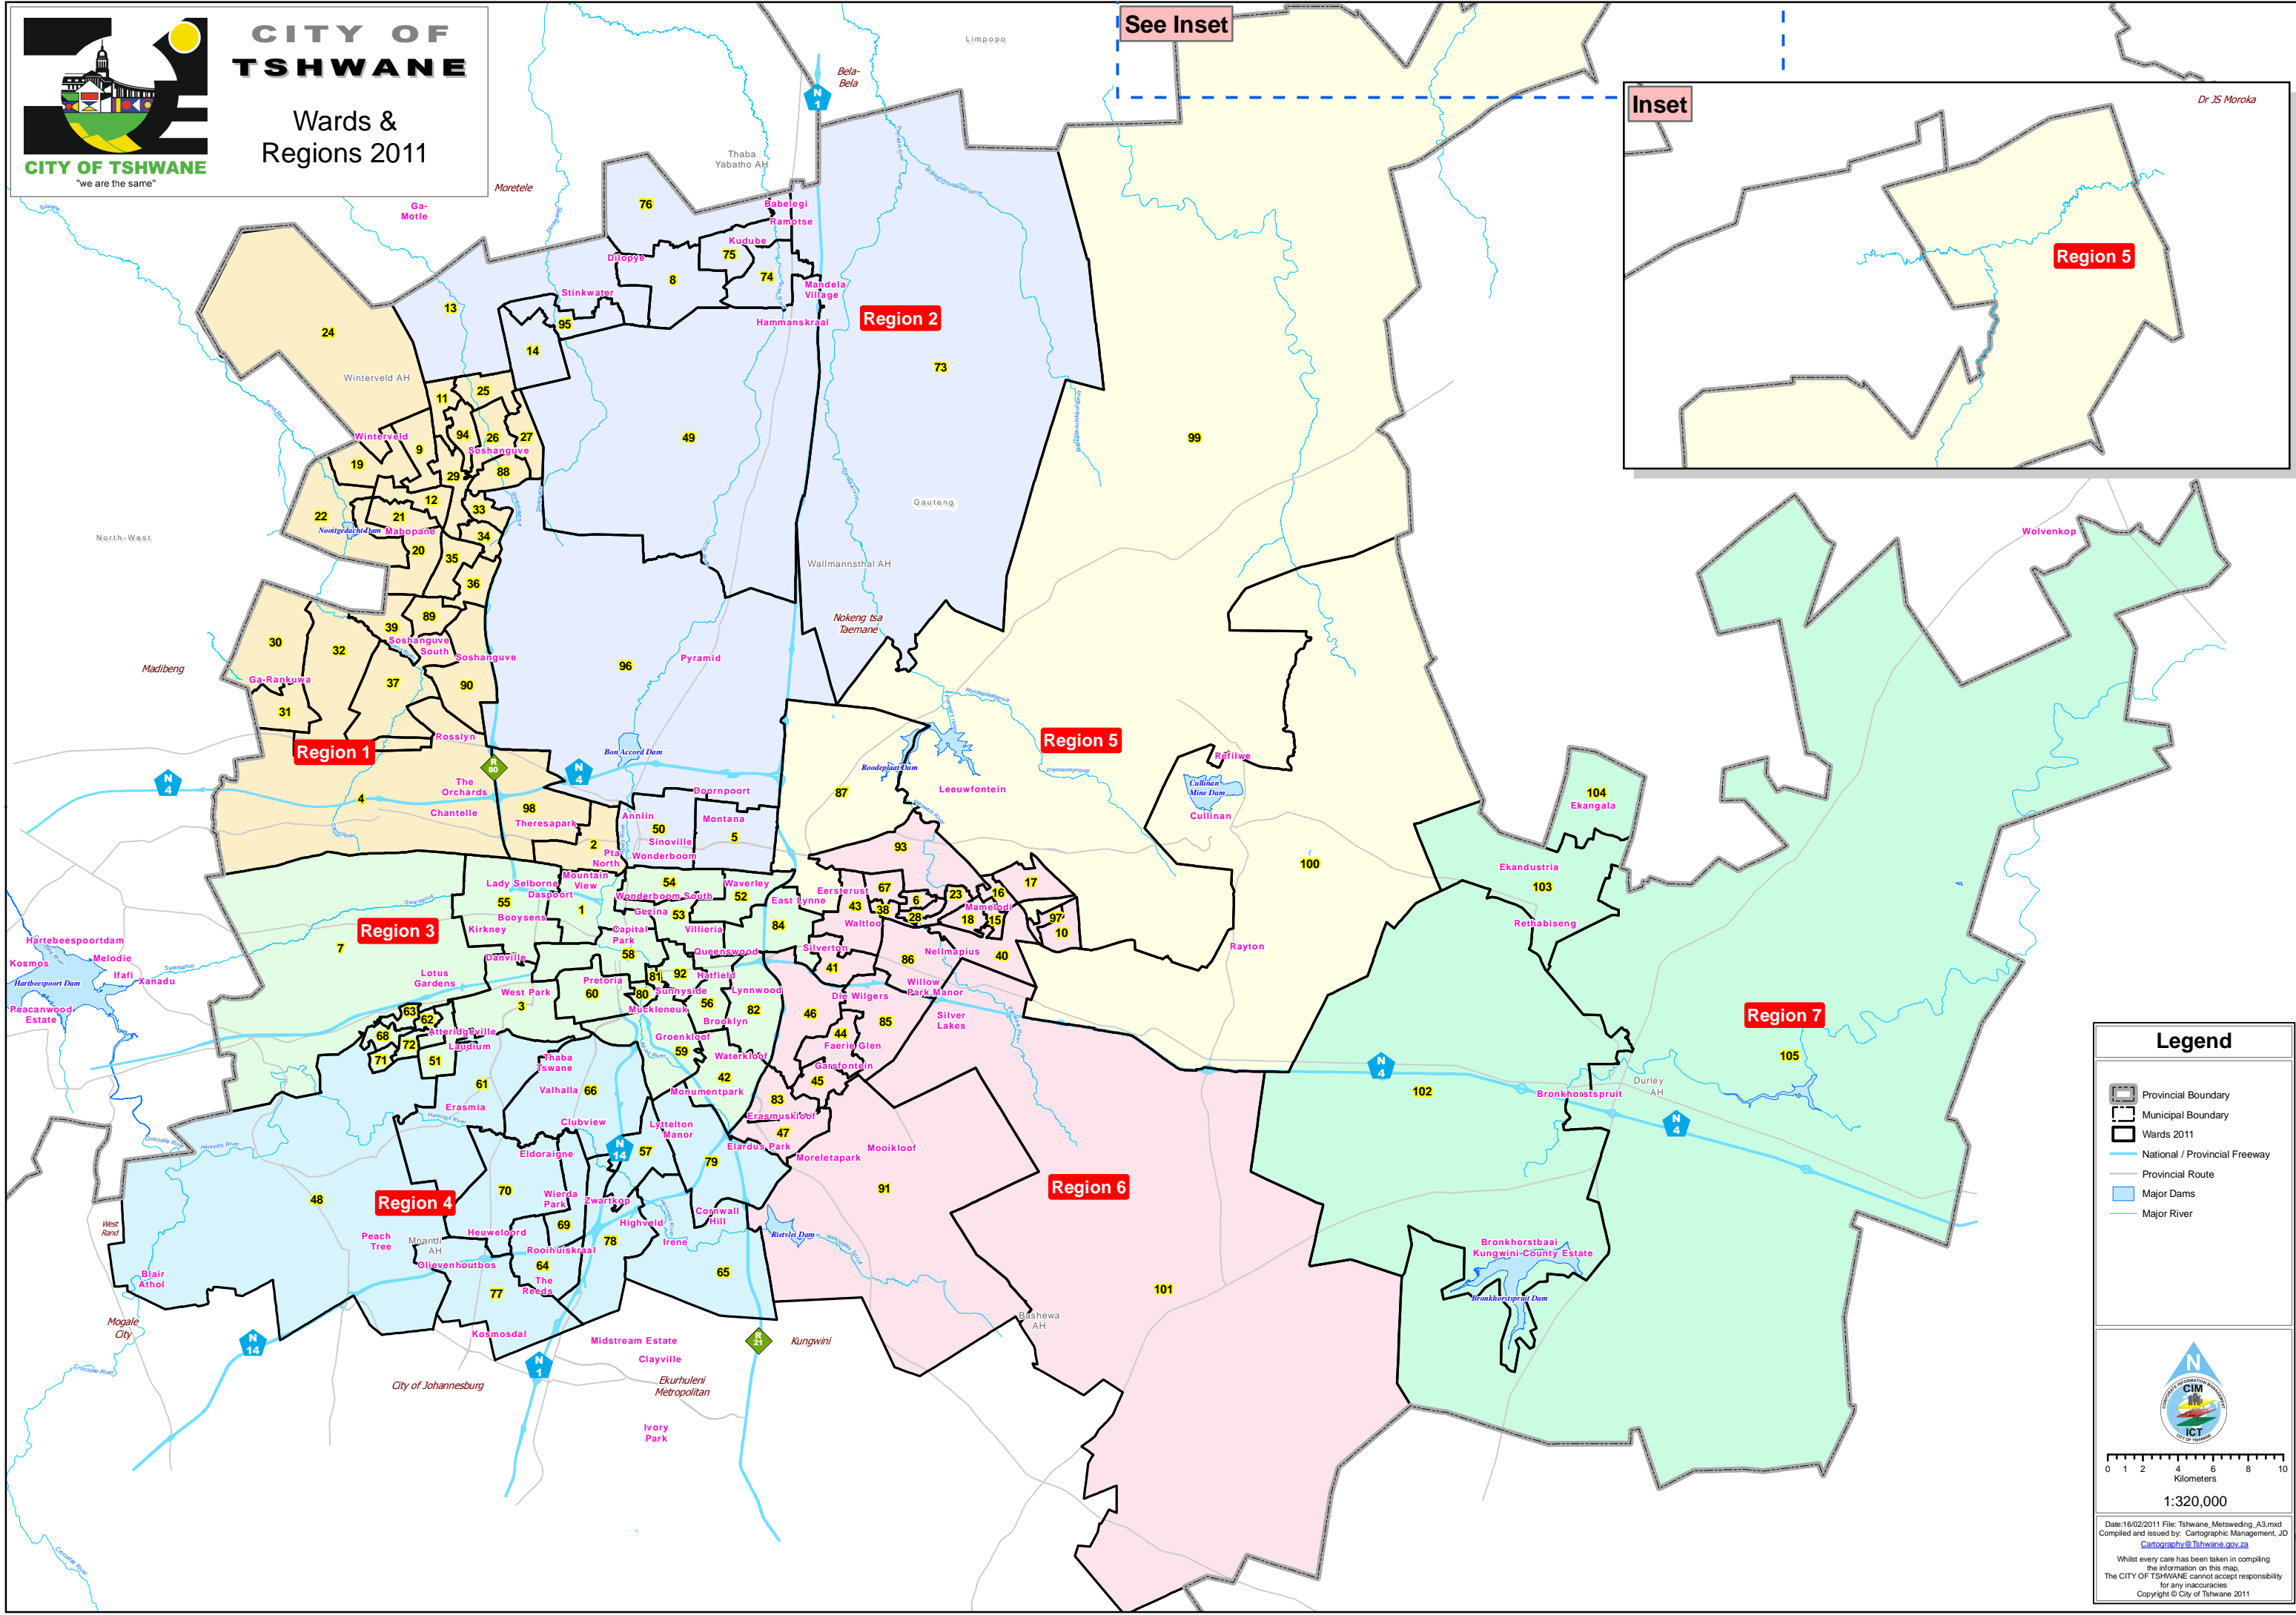

CITY OF TSHWANE

Wards & Regions 2011

See Inset

Inset

Dr. JS Moroka

Legend

- Provincial Boundary
- Municipal Boundary
- Wards 2011
- National / Provincial Freeway
- Provincial Route
- Major Dams
- Major River

1:320,000

Date: 16/02/2011 File: Tshwane_Metsweding_A3.mxd
Compiled and issued by: Cartographic Management, JD
Cartography@Tshwane.gov.za

Whilst every care has been taken in compiling the information on this map, The CITY OF TSHWANE cannot accept responsibility for any inaccuracies.
Copyright © City of Tshwane 2011