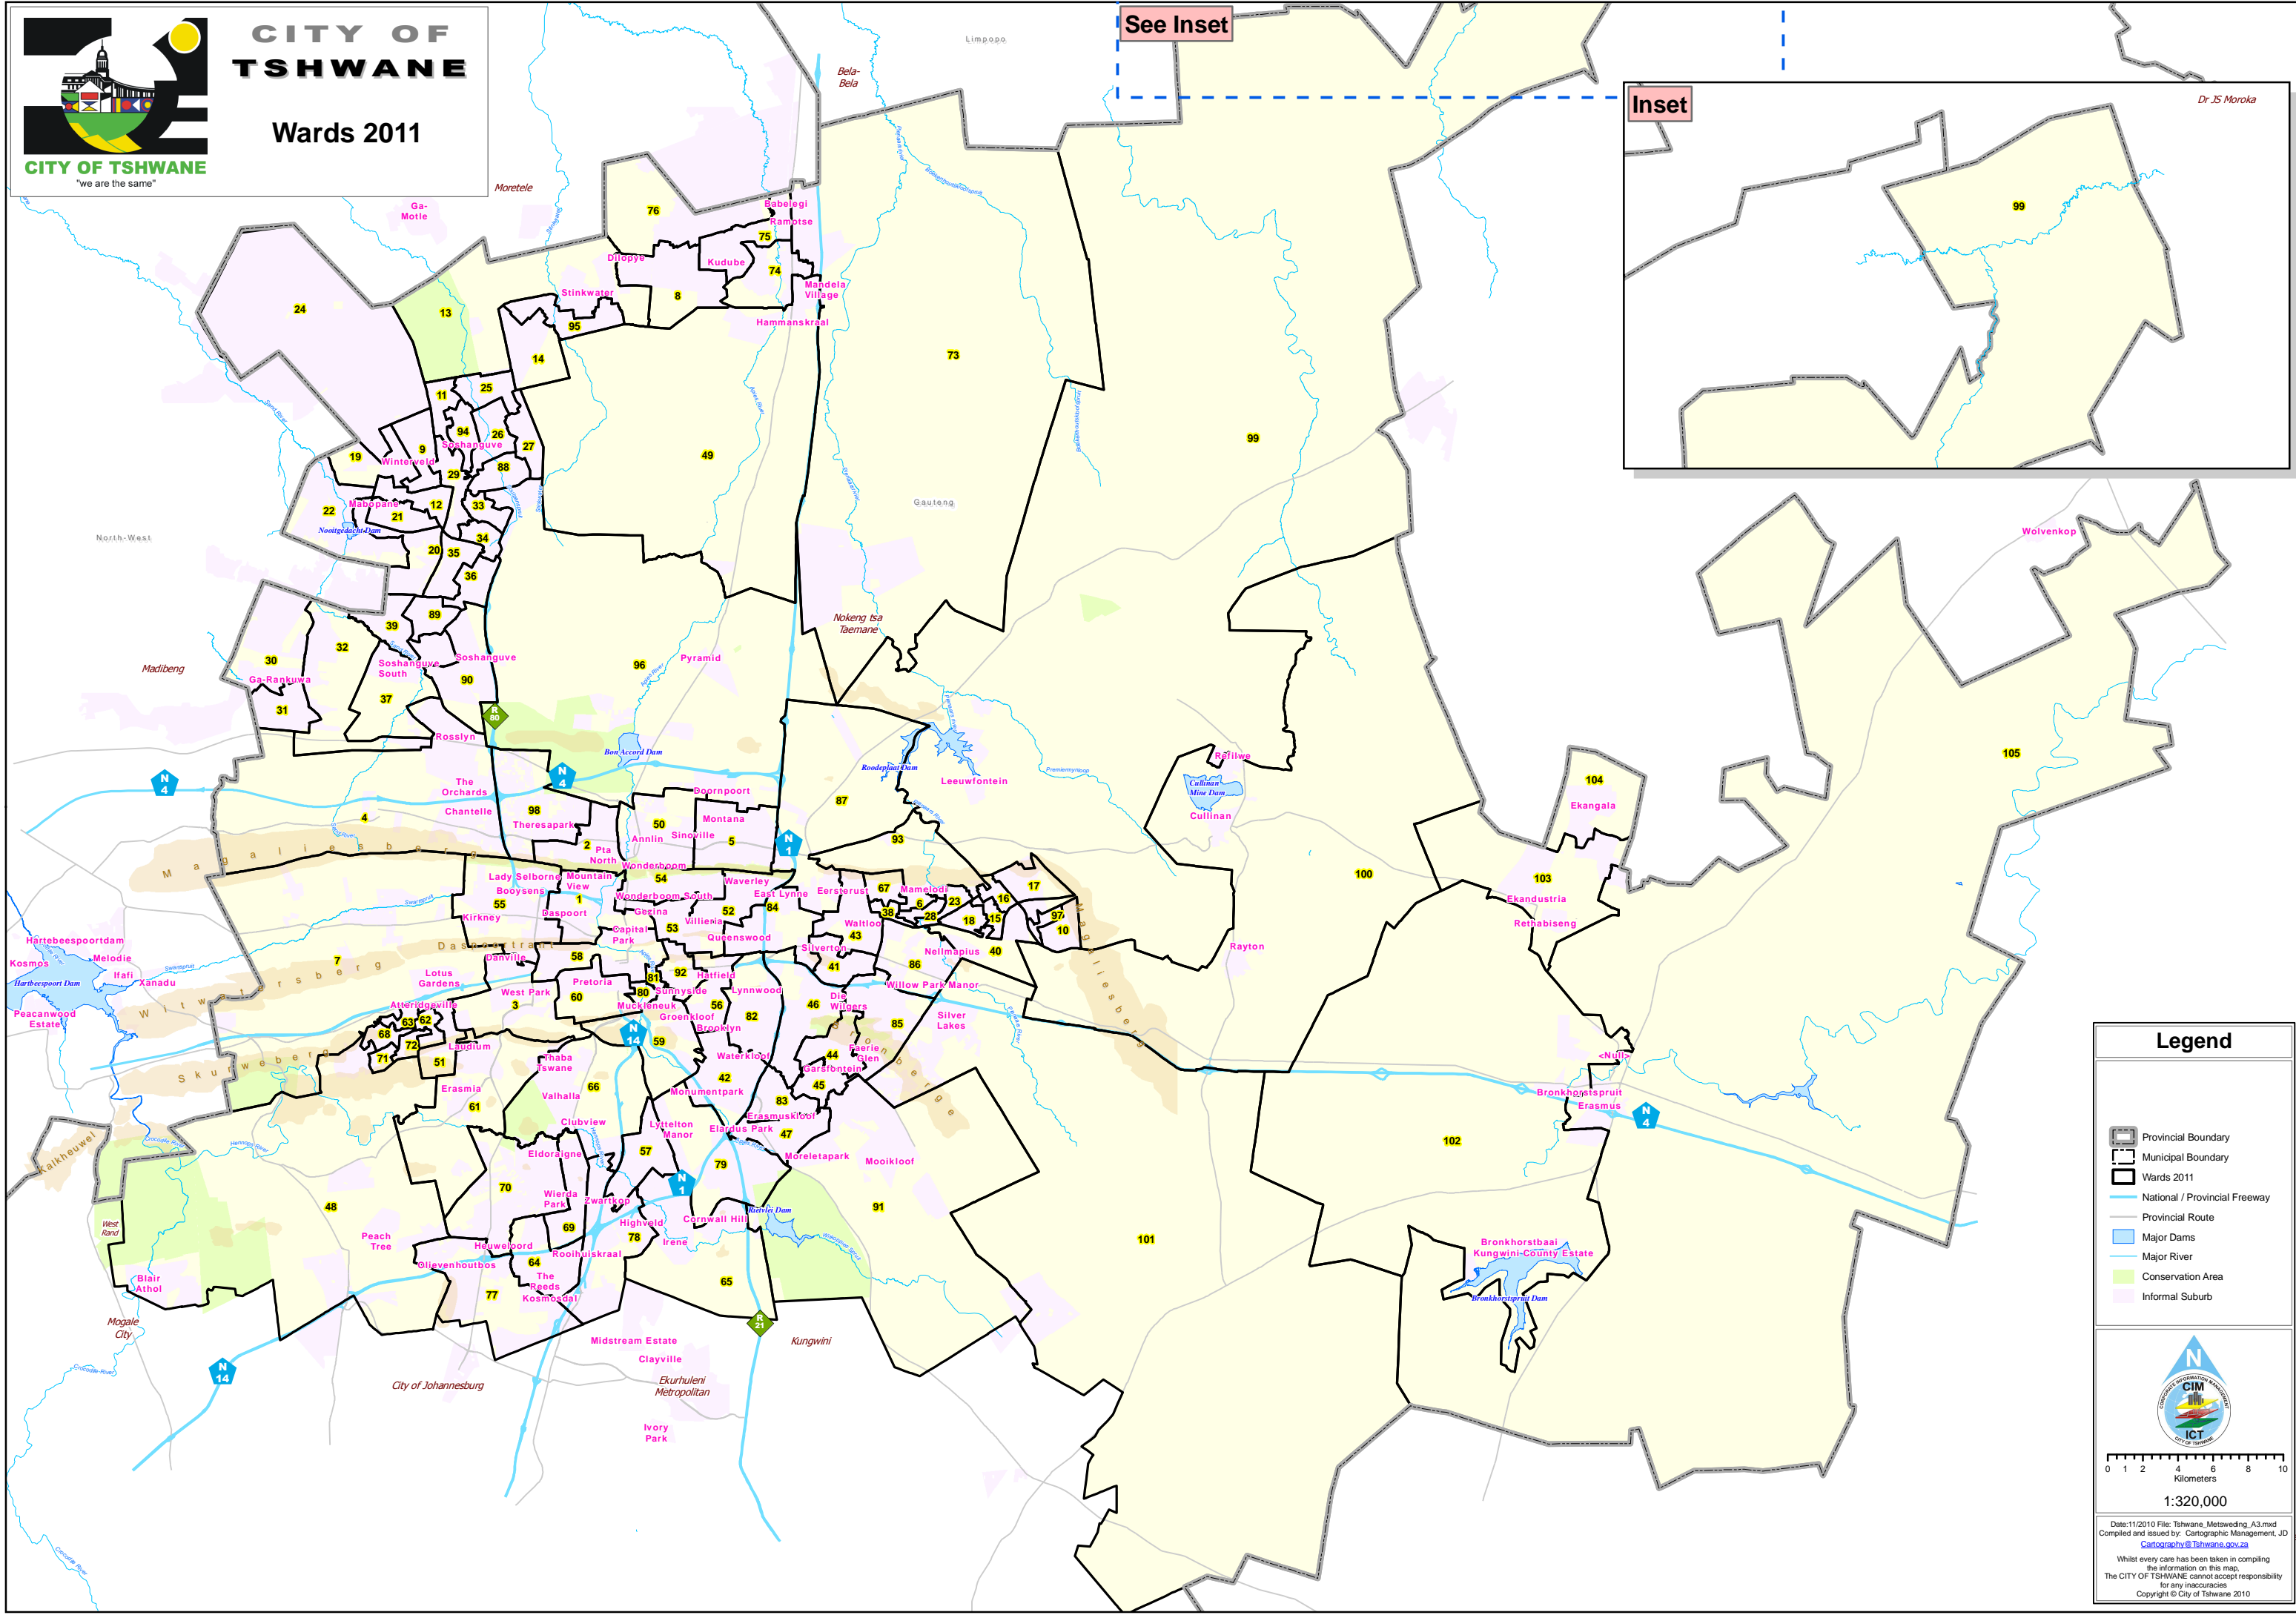

CITY OF TSHWANE

Wards 2011

See Inset

Inset

Dr. JS Moroka

Legend

- Provincial Boundary
- Municipal Boundary
- Wards 2011
- National / Provincial Freeway
- Provincial Route
- Major Dams
- Major River
- Conservation Area
- Informal Suburb

0 1 2 4 6 8 10
Kilometers

1:320,000

Date: 11/2010 File: Tshwane_Metsweding_A3.mxd
Compiled and issued by: Cartographic Management, JD
Cartography@Tshwane.gov.za

Whilst every care has been taken in compiling the information on this map, The CITY OF TSHWANE cannot accept responsibility for any inaccuracies
Copyright © City of Tshwane 2010