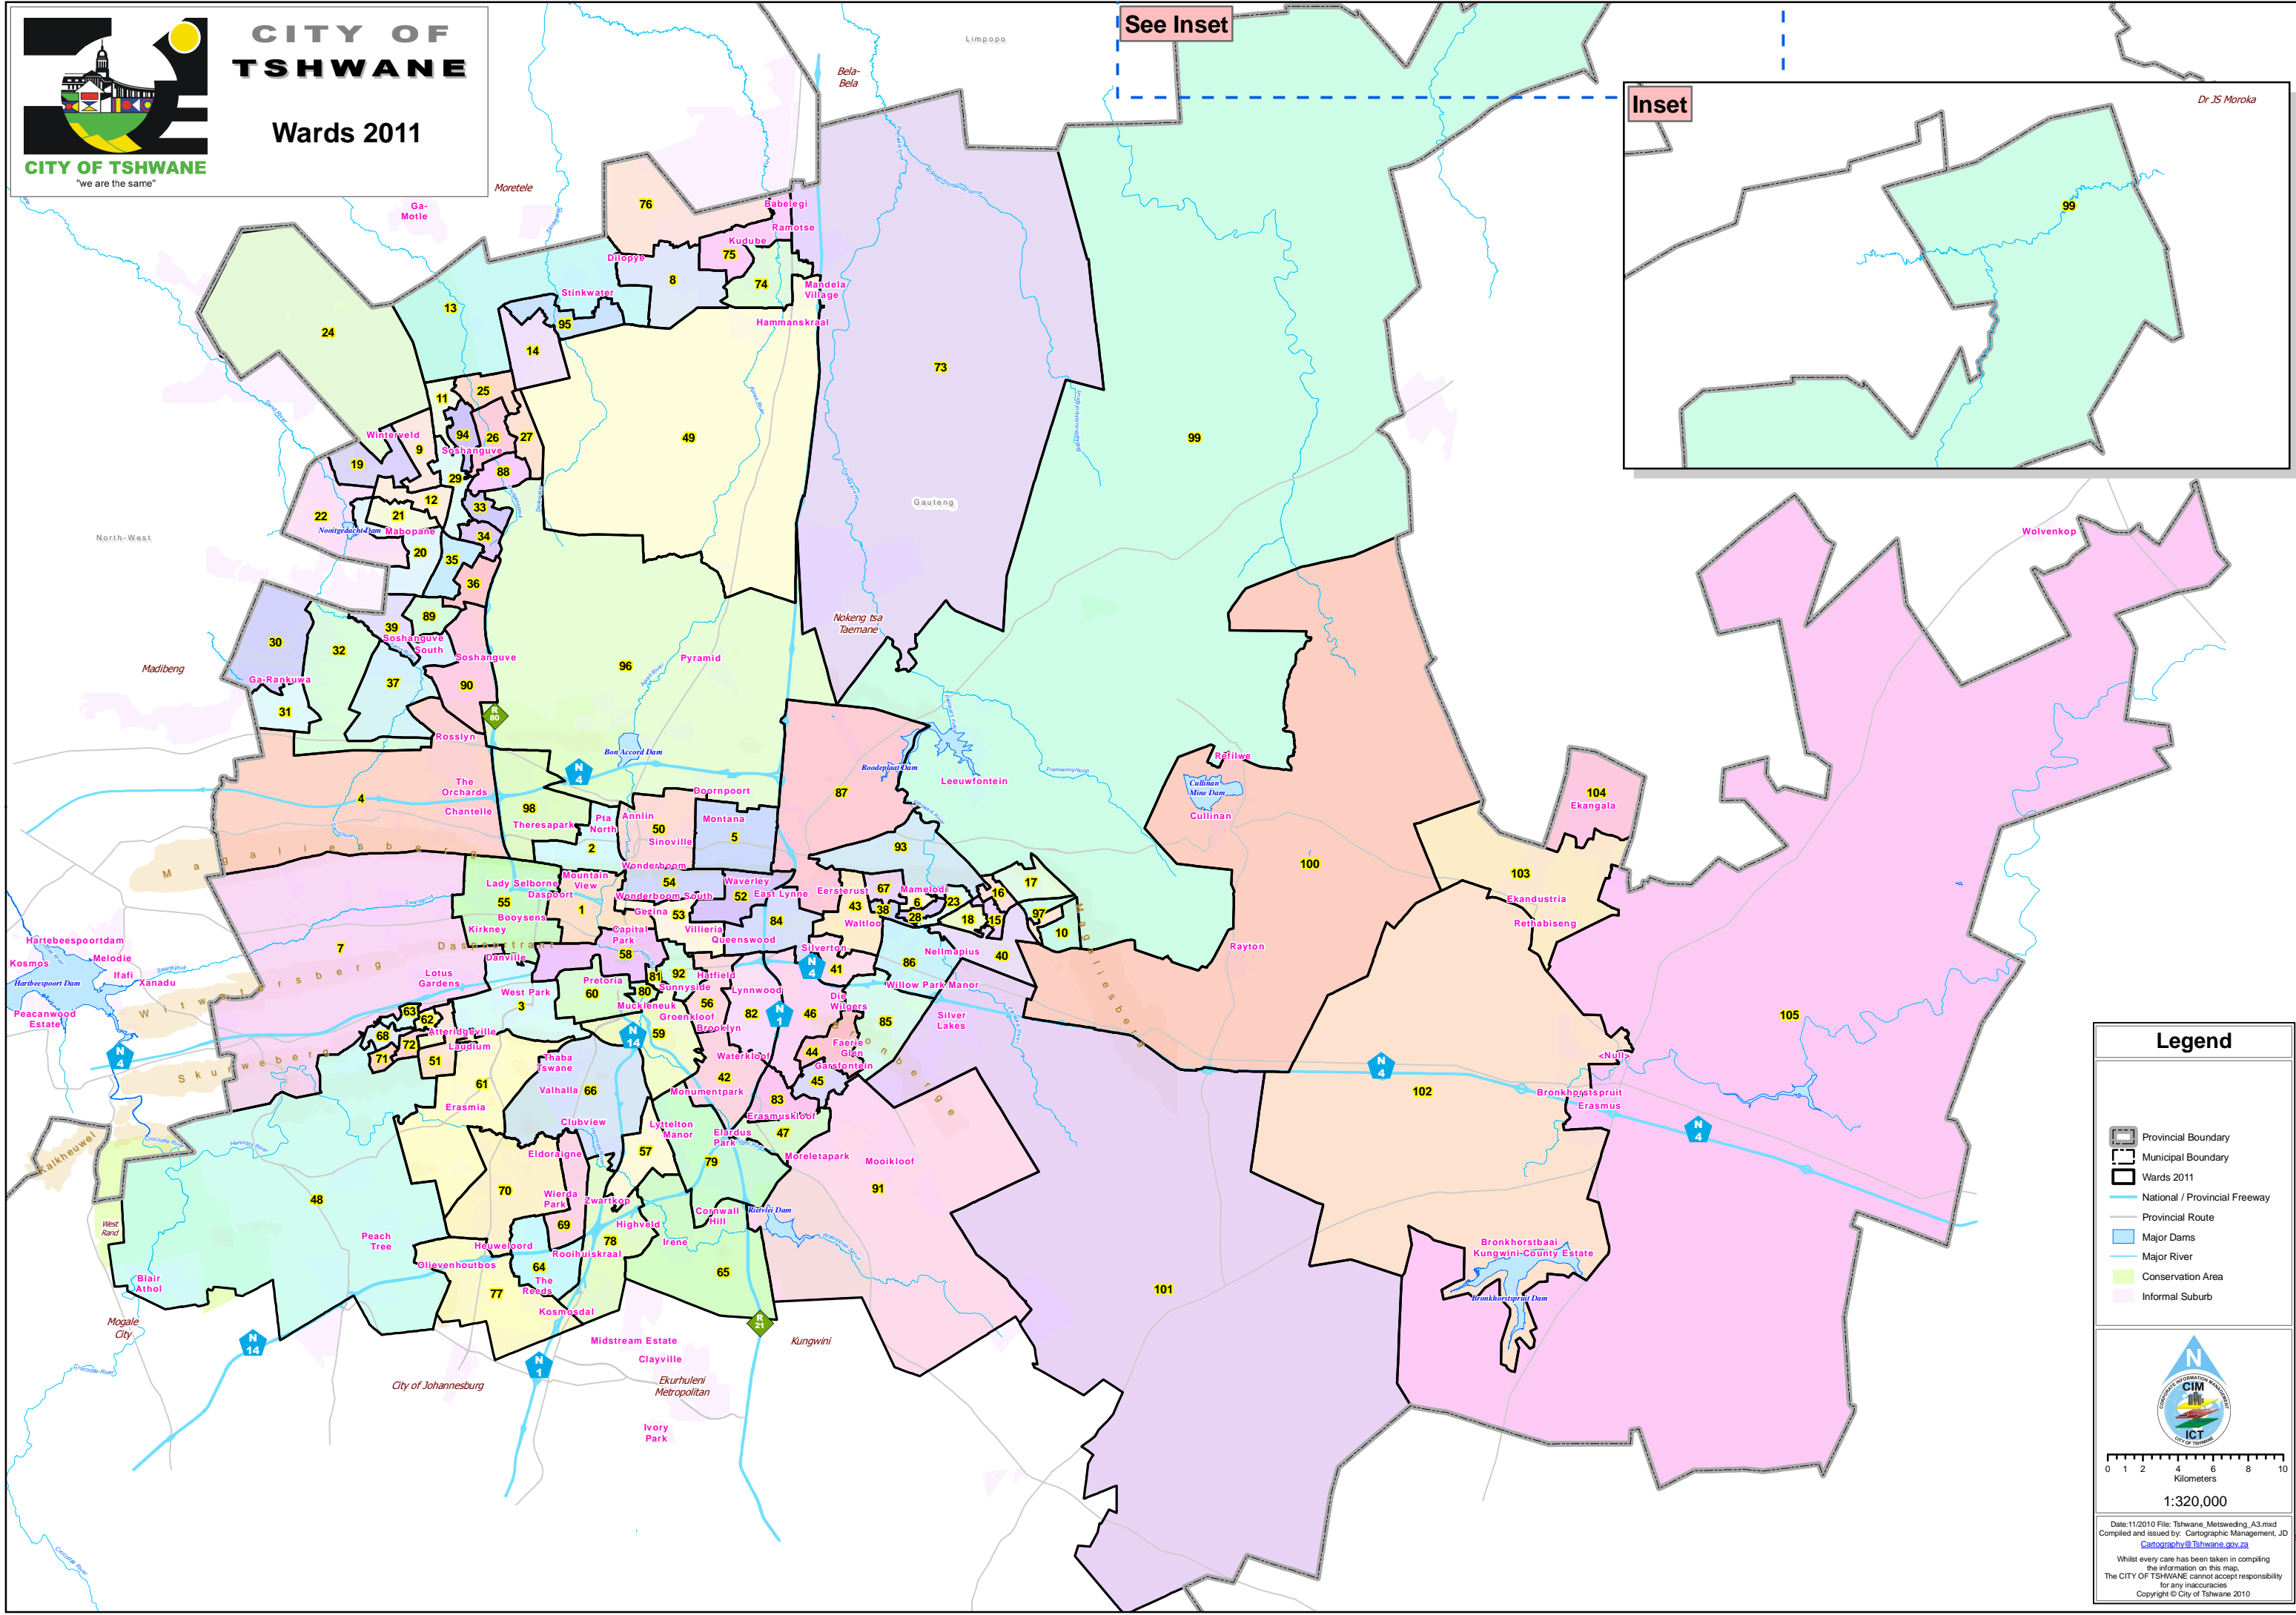

# CITY OF TSHWANE

## Wards 2011

See Inset

Inset

Dr. JS Moroka

### Legend

- Provincial Boundary
- Municipal Boundary
- Wards 2011
- National / Provincial Freeway
- Provincial Route
- Major Dams
- Major River
- Conservation Area
- Informal Suburb

0 1 2 4 6 8 10  
Kilometers