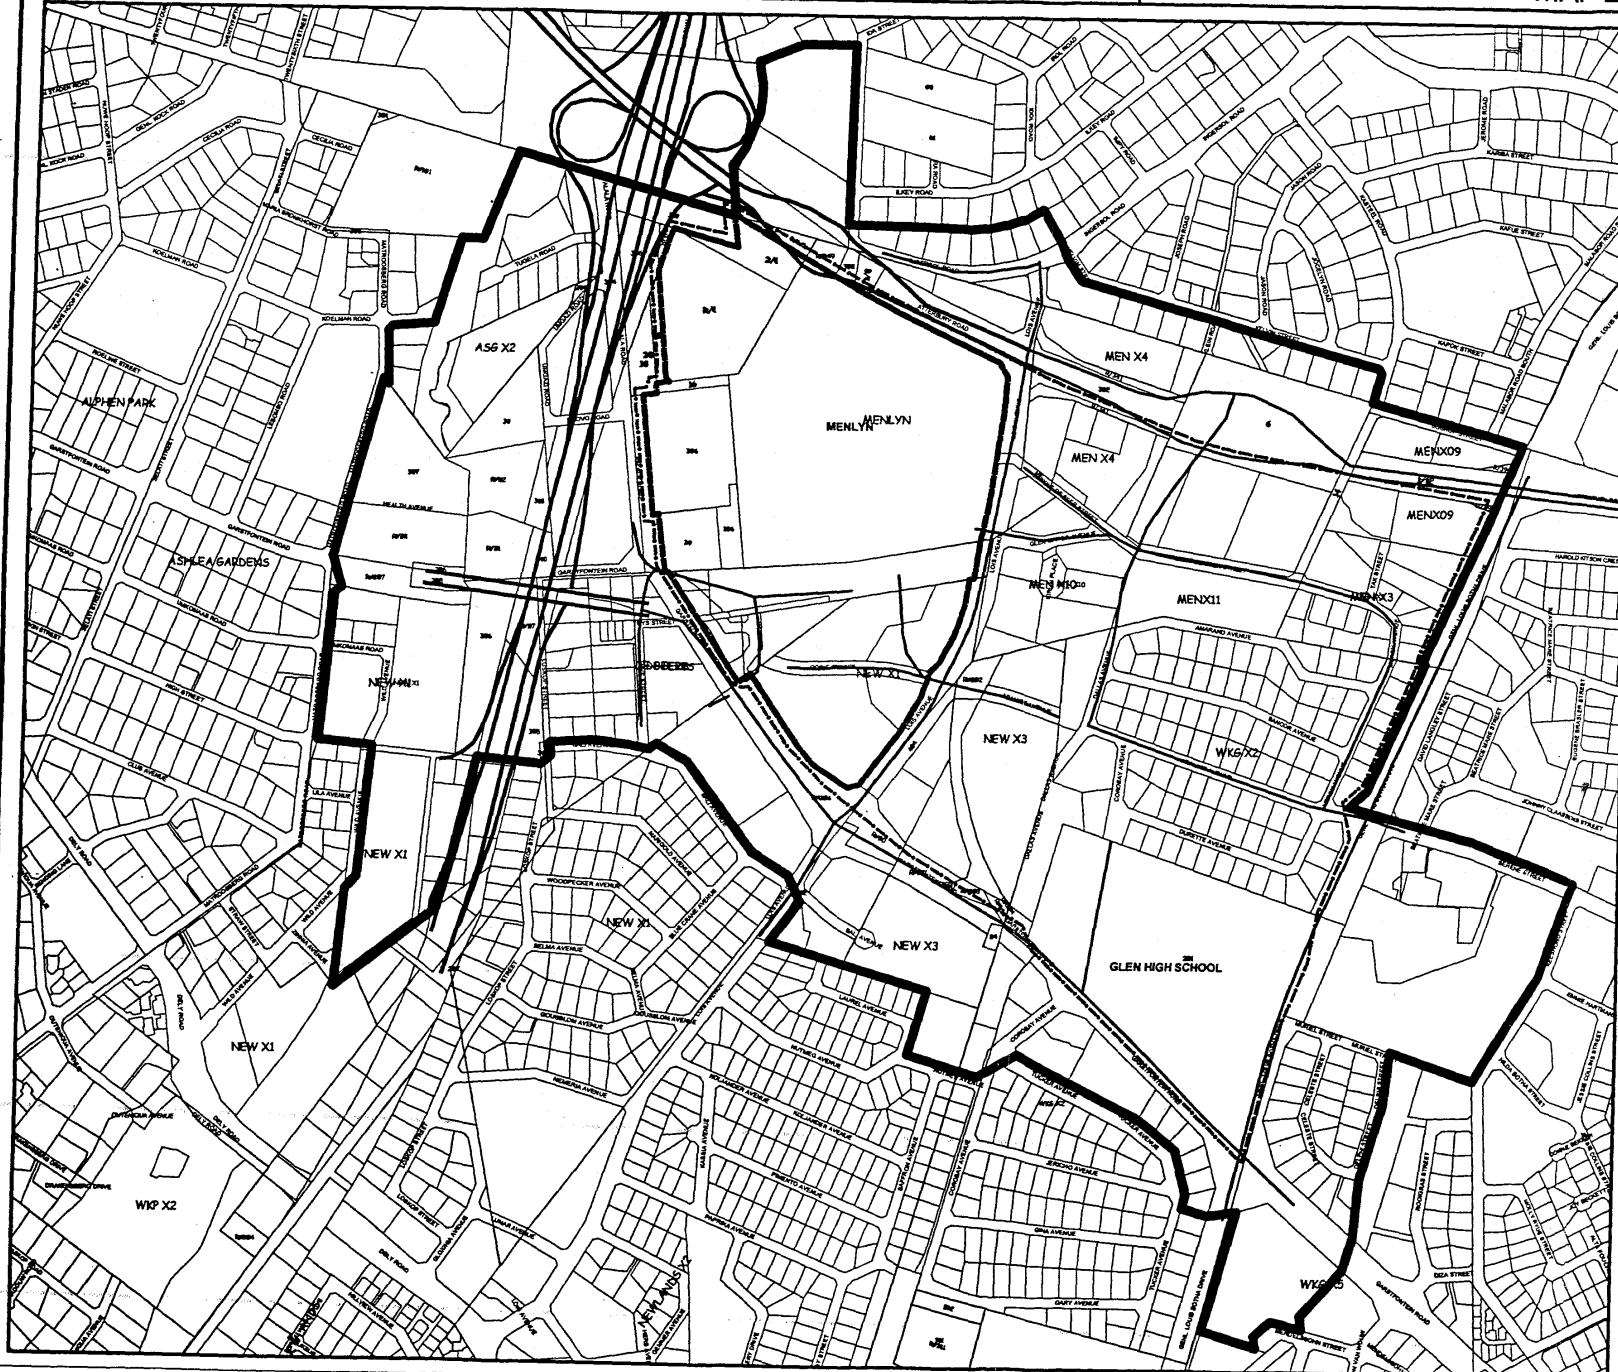

# DEMARCATIION OF THE MENLYN NODE AND DEVELOPMENT AREAS

MAP 2

## Legend

- Proposed Roads
- ▬ Development edge
- Core
- Primary Development area

N  
NOT TO SCALE  
Datum: 31/1/02

ONTWERKANTOOR  
LS MENLYN STUDY AREA.MXD