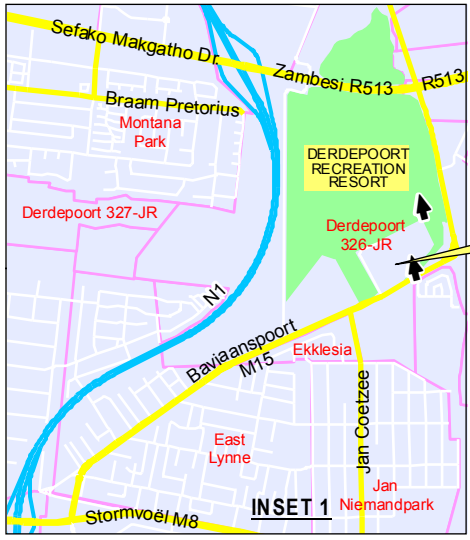

DERDEPOORT RECREATION RESORT

CITY OF
TSHWANE
IGNITING EXCELLENCE

LEGEND

- ENTRANCE POINT
- RESORT BOUNDARY
- TREES
- PICNIC & BRAAI
- CULTIVATED LAND
- YOUTH CAMP
- ABLUTION BLOCK
- LAPA
- RESTAURANT
- ANIMAL FARM
- CARAVAN PARK
- SWIMMING POOL
- WASTE AREA
- ELEC. POWER POINT
- 1255 5m CONTOURS