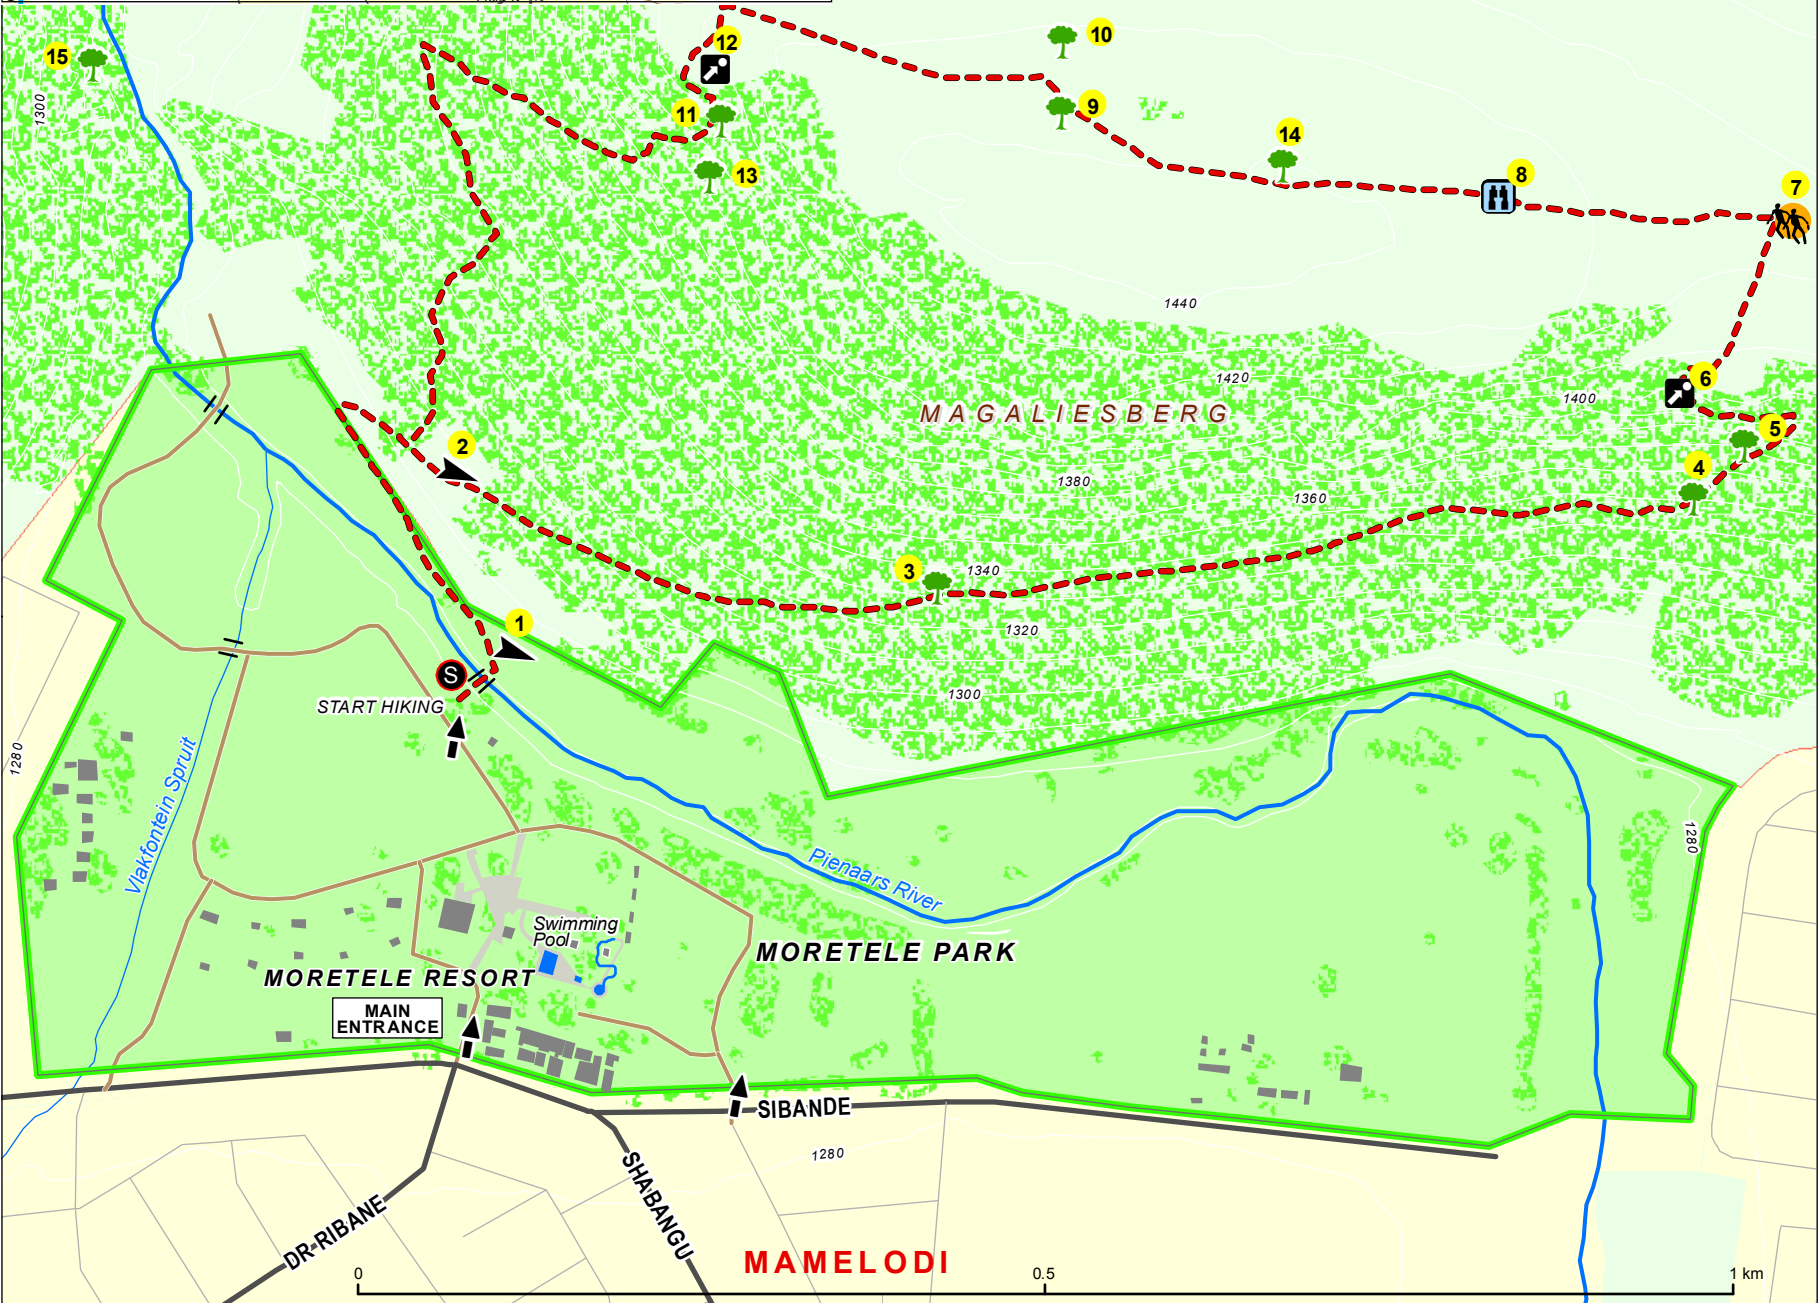

MORETELE PARK

RESORT & HIKING TRAIL - MAMELODI

CITY OF
TSHWANE
IGNITING EXCELLENCE

LEGEND

- Moretele Park Hiking Trail
- Moretele Park
- Gravel Road
- Point of Entrance
- Flora
- Ground Formation
- History
- Initiation School
- Panoramic View
- Start Hiking

REFERENCE

- 1 Formation of Magaliesberg
- 2 Quartzite
- 3 Protea
- 4 Rothmania Capensis
- 5 Lichens
- 6 History of Mamelodi
- 7 Initiation School
- 8 Panoramic View
- 9 Xerophyta Retinervis
- 10 Rocky Highveld
- 11 Burkea Africana
- 12 History of Pretoria
- 13 Wild Olive
- 14 Aloe Marlothii
- 15 Acacia Caffra