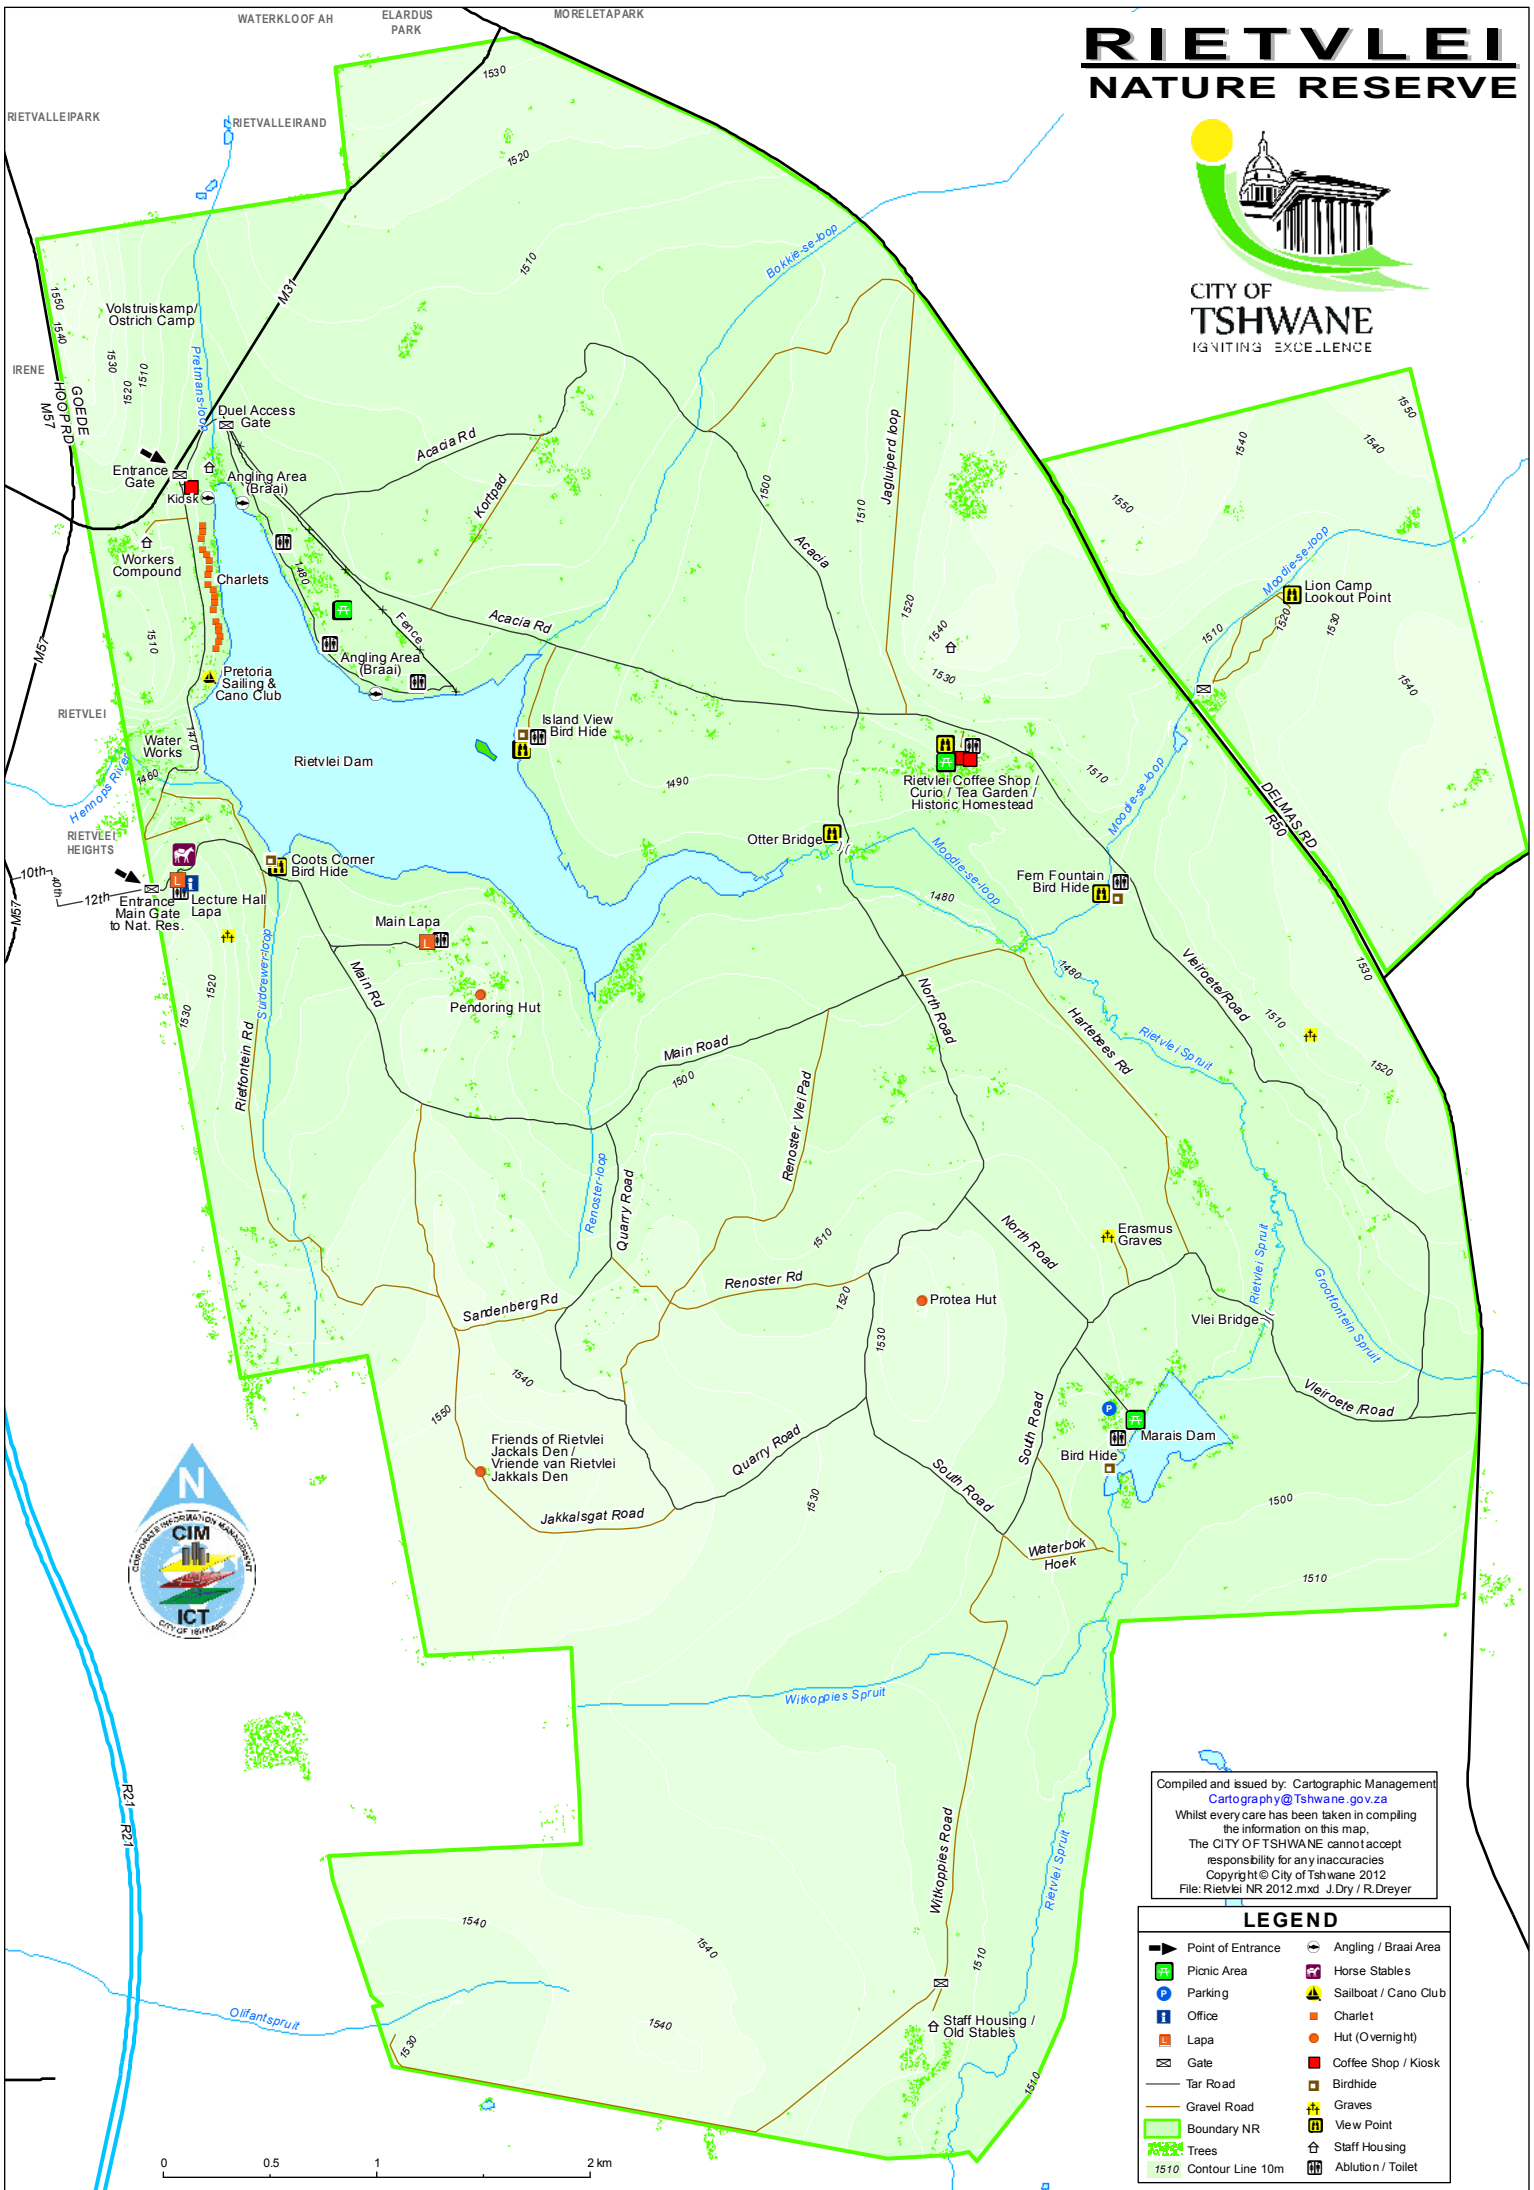

RIETVLEI NATURE RESERVE

CITY OF TSHWANE
IGNITING EXCELLENCE

Compiled and issued by: Cartographic Management
Cartography@Tshwane.gov.za
 Whilst every care has been taken in compiling the information on this map, The CITY OF TSHWANE cannot accept responsibility for any inaccuracies
 Copyright © City of Tshwane 2012
 File: Rietvlei NR 2012.mxd J.Dry / R.Dreyer

LEGEND

- | | |
|--|--|
| | |
| | |
| | |
| | |
| | |
| | |
| | |
| | |
| | |
| | |
| | |