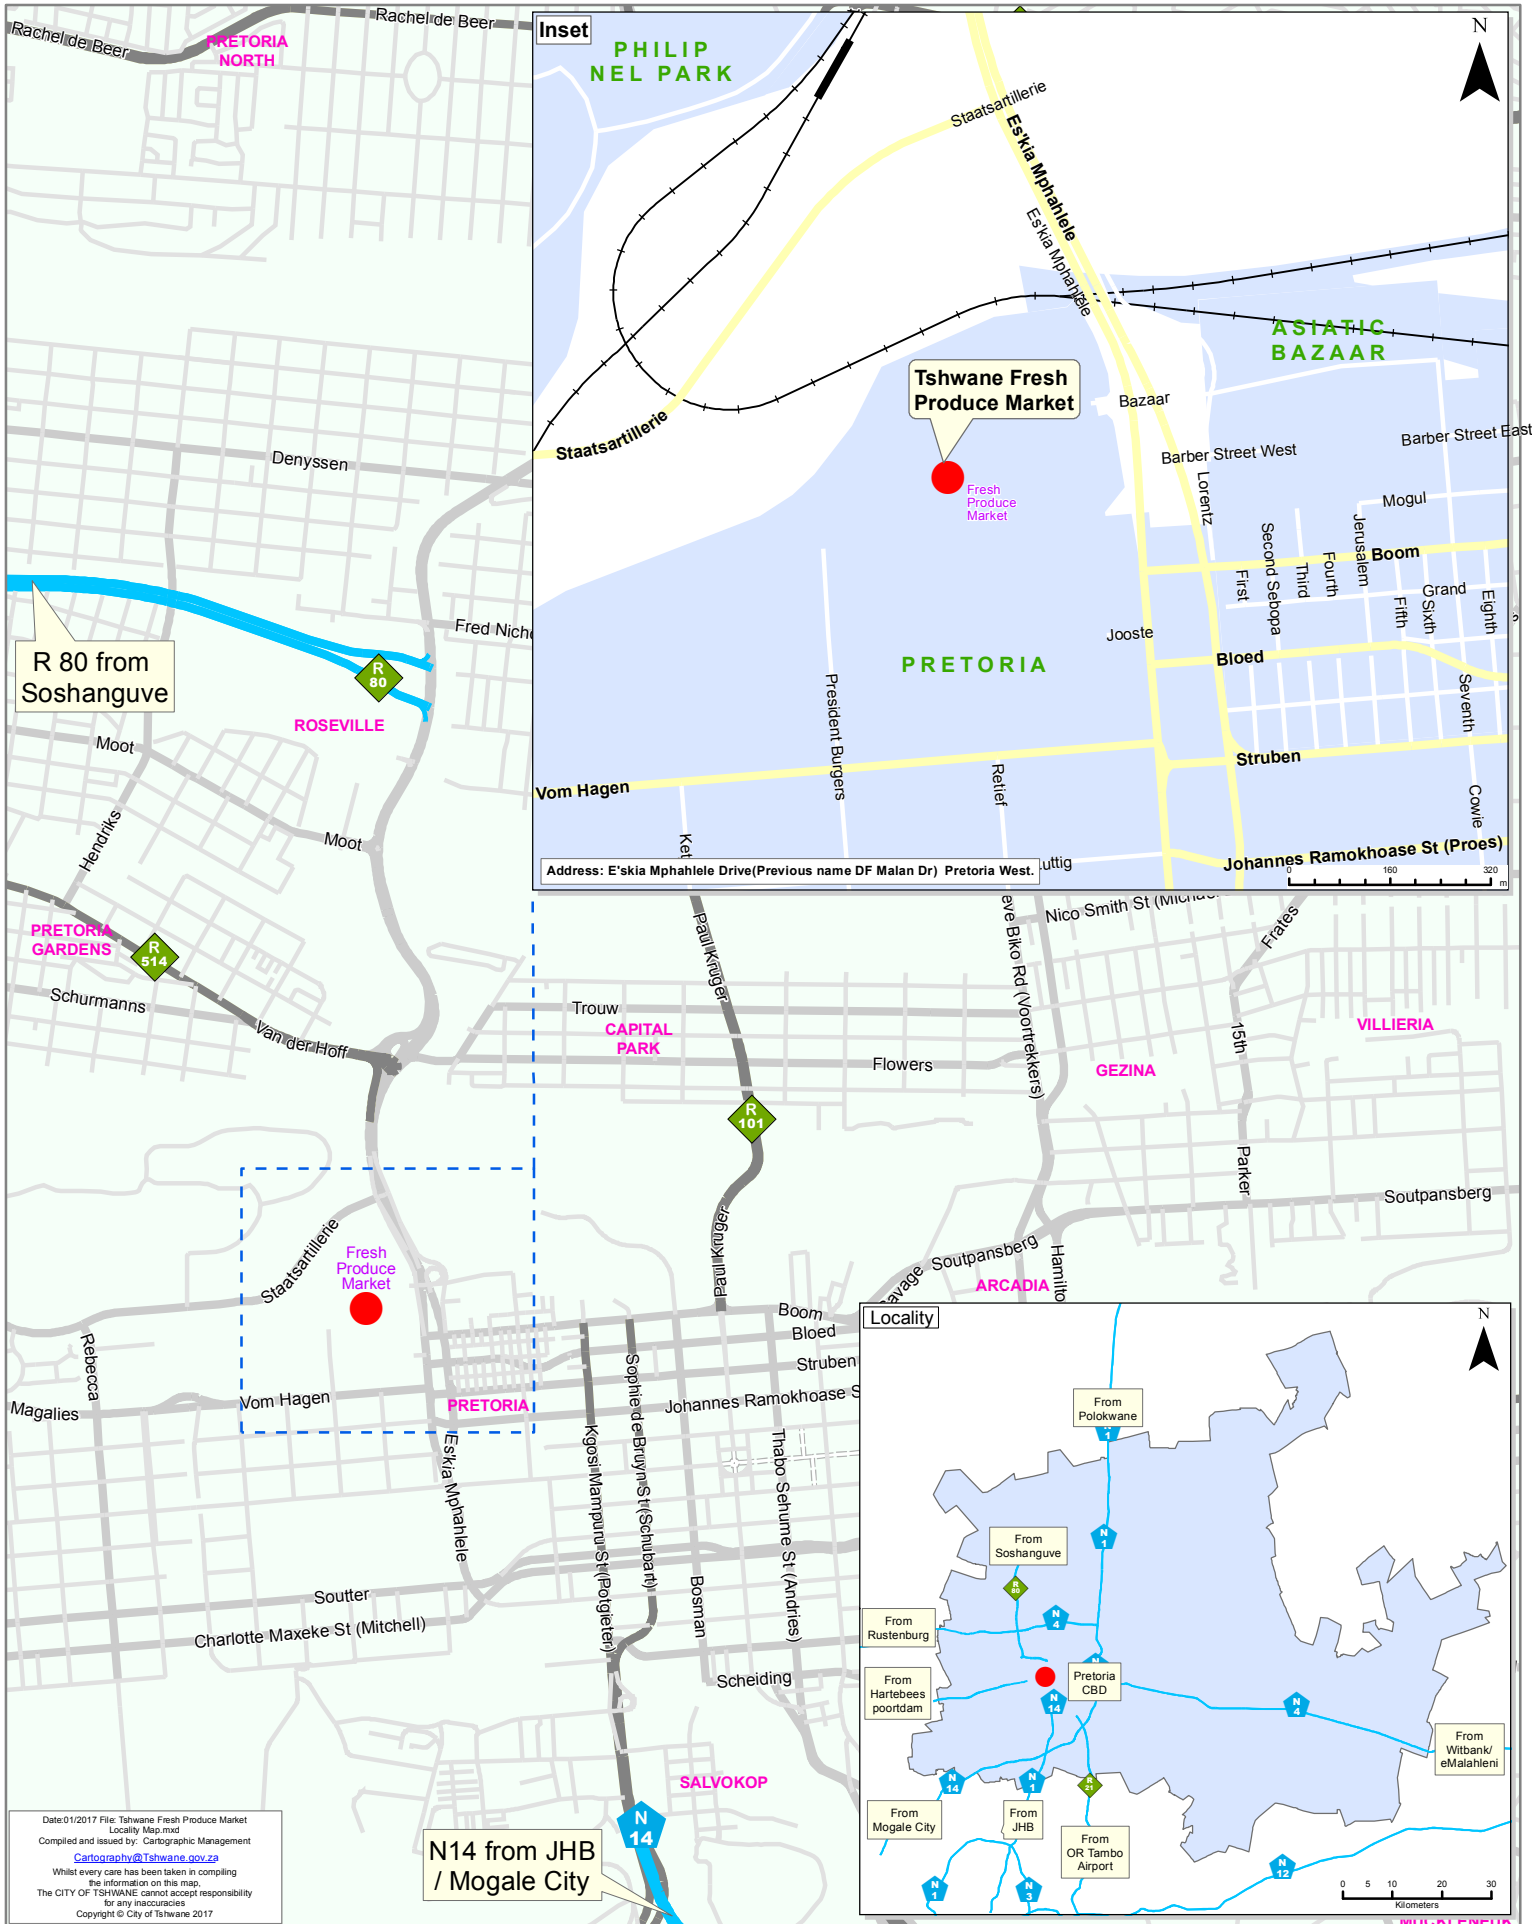

Tshwane Fresh Produce Market Locality Map

R 80 from Soshanguve

R 514 from Pretoria Gardens

N14 from JHB / Mogale City