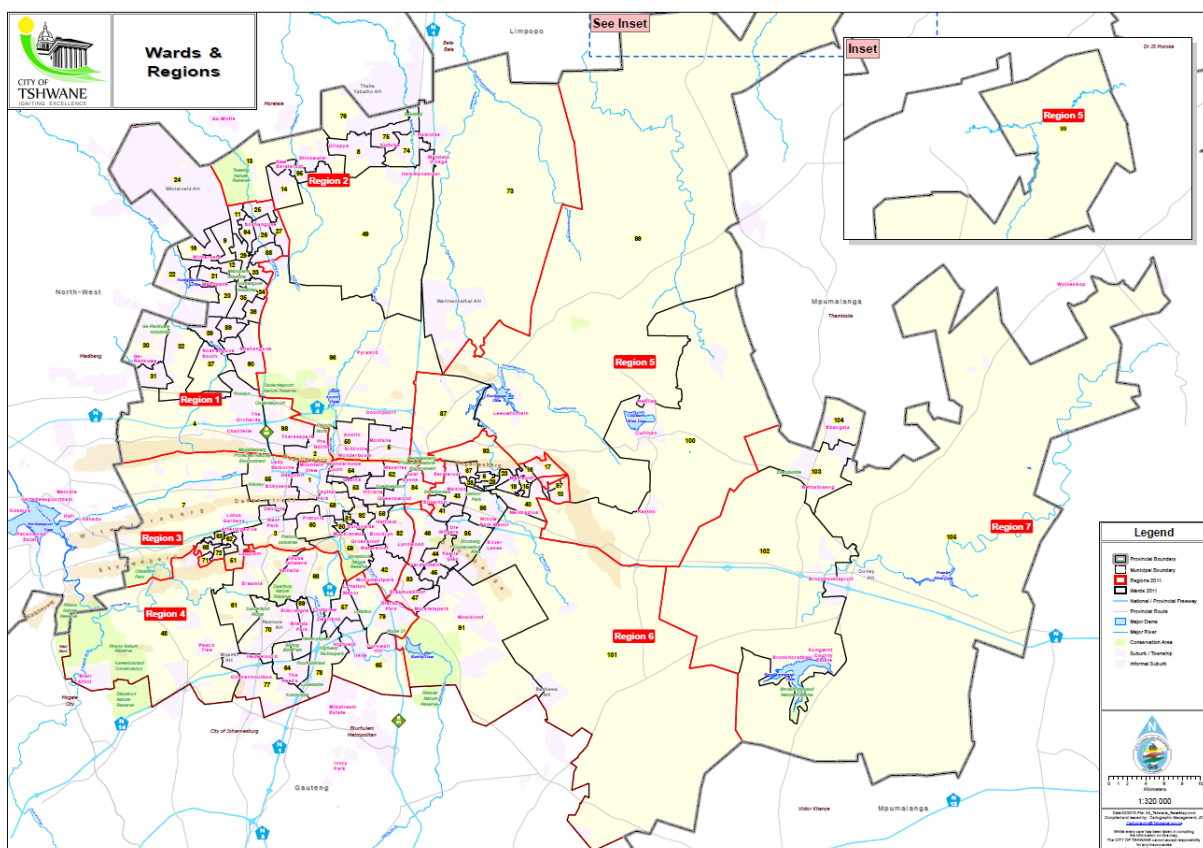

The current MPLS network, consisting of 8 core locations which includes a Main and DR Data centre, provides voice and data services to 457 locations across 7 regional areas

Existing Network

CITY OF TSHWANE TENDER REFERENCE: GICT01/2014/15

Regional Layout

The 7 regional areas

Region	Area Name	Core Locations	Current Network Utilisation
1	Akasia	Rosslyn	Medium
2	Hammanskraal	Temba/Rooiwal	Medium
3	CBD 1	Sammy Marks	High

Existing Network

CITY OF TSHWANE TENDER REFERENCE: GICT01/2014/15