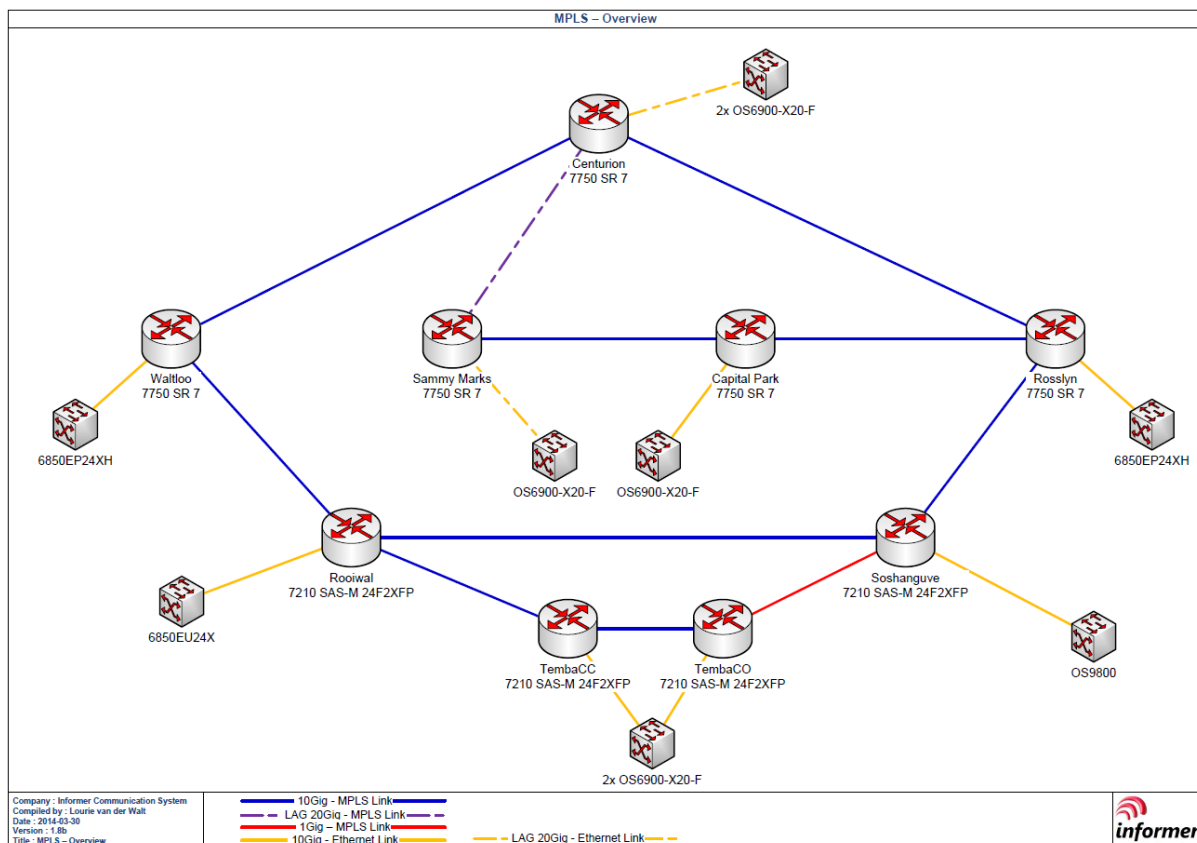

ANNEXURE B

Existing COT Network

Current Network design

The information supplied in this document was provided by COT and although the Service Provider did not audit the information, it was used as input to the design of the Network. To the extent that the information supplied in this document (as supplied by COT) is inaccurate in any respects, and such inaccuracy negatively impacts the Network or causes any delays, the COT hereby exempts the Service Provider from incurring any penalties or any Losses, costs and expenses of any nature whatsoever in terms of the Agreement arising from the delay and an equal extension of time will be granted to the Service Provider for the applicable Services, provided that the Service Provider uses its reasonable endeavors to avoid or minimise the delay. If the Service Provider suffers or incurs any Losses of any nature whatsoever then the COT hereby indemnifies the Service Provider for all such Losses.

The current MPLS network, consisting of 8 core locations which includes a Main and DR Data centre, provides voice and data services to 457 locations across 7 regional areas

Existing Network

CITY OF TSHWANE TENDER REFERENCE: GICT01/2014/15

Regional Layout

The 7 regional areas

Region	Area Name	Core Locations	Current Network Utilisation
1	Akasia	Rosslyn	Medium
2	Hammanskraal	Temba/Rooiwal	Medium
3	CBD 1	Sammy Marks	High

Existing Network

CITY OF TSHWANE TENDER REFERENCE: GICT01/2014/15