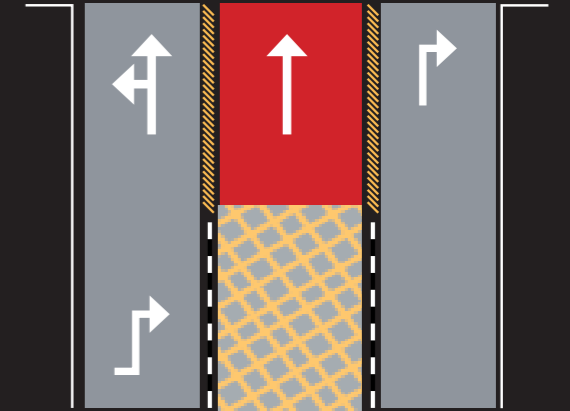

When the red disk under the white arrow is red, vehicles intending to turn right must wait (image 3).

When the red bus is shown (image 4) and the green arrow starts flashing (image 3), straight-driving vehicles (image 1) and vehicles turning right can go.

Vehicles turning right must therefore always observe and adhere to the signal display under the white arrow.

The traffic signal system will give priority to buses in some cases in order to ensure that they adhere to their timetable. Motorists should therefore note that traffic signal phases may change suddenly and will not always run in the same sequence, and therefore they have to pay attention to the applicable signal displayed.

NO RIGHT TURN ACROSS BUS LANE

RIGHT TURN ACROSS BUS LANE

PLEASE NOTE: THE TRAFFIC SIGNAL SYSTEM IS ABLE TO GIVE PRIORITY TO BUSES IN SOME CASES, TO ENSURE THAT THEY ADHERE TO THEIR TIMETABLE. MOTORISTS MAY THEREFORE OBSERVE THAT TRAFFIC SIGNAL PHASES MAY CHANGE SUDDENLY AND WILL NOT ALWAYS RUN IN THE SAME SEQUENCE, AND THEREFORE HAVE TO PAY ATTENTION AT ALL TIMES TO THE APPLICABLE SIGNAL DISPLAY.

ROAD LINE MARKINGS FOR RIGHT-TURNING VEHICLES

In some situations there will be no right turn at the junction stop line and a right-turning vehicle must manoeuvre into the right turn pocket across the bus lane in advance of the junction as shown in the sketch below.