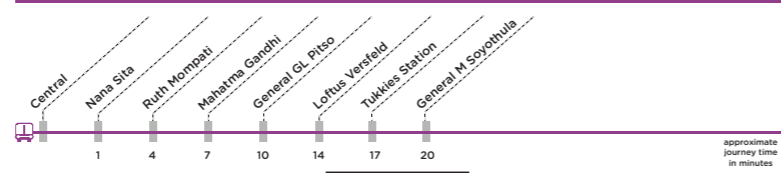

NO RIGHT TURN ACROSS BUS LANE

RIGHT TURN ACROSS BUS LANE

PLEASE NOTE: THE TRAFFIC SIGNAL SYSTEM IS ABLE TO GIVE PRIORITY TO BUSES IN SOME CASES, TO ENSURE THAT THEY ADHERE TO THEIR TIMETABLE. MOTORISTS MAY THEREFORE OBSERVE THAT TRAFFIC SIGNAL PHASES MAY CHANGE SUDDENLY AND WILL NOT ALWAYS RUN IN THE SAME SEQUENCE, AND THEREFORE HAVE TO PAY ATTENTION AT ALL TIMES TO THE APPLICABLE SIGNAL DISPLAY.

ROAD LINE MARKINGS FOR RIGHT-TURNING VEHICLES

In some situations there will be no right turn at the junction stop line and a right-turning vehicle must manoeuvre into the right turn pocket across the bus lane in advance of the junction as shown in the sketch below.

SLIDING ARROW SHOWS WHERE TO TURN ACROSS BUS LANE INTO RIGHT TURN POCKET - YELLOW DELINEATORS WILL BE REMOVED AT THIS LOCATION.

MONDAY - FRIDAY from 06:00 to 20:00	SATURDAY from 06:00 to 23:20	SUNDAY & PUBLIC HOLIDAYS from 06:00 to 19:00
--	---------------------------------	---

T1: TRUNK ROUTE BUSES TOWARDS GENERAL M SOYOTHULA

MONDAY - FRIDAY from 06:00 to 20:20	SATURDAY from 06:00 to 23:40	SUNDAY & PUBLIC HOLIDAYS from 06:00 to 19:00
--	---------------------------------	---

T1: TRUNK ROUTE BUSES TOWARDS CENTRAL