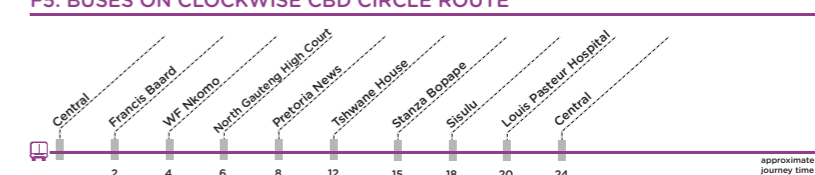

MONDAY - FRIDAY from 06:00 to 19:00	SATURDAY from 06:00 to 18:00	SUNDAY & PUBLIC HOLIDAYS from 06:00 to 15:00

F5: BUSES ON CLOCKWISE CBD CIRCLE ROUTE