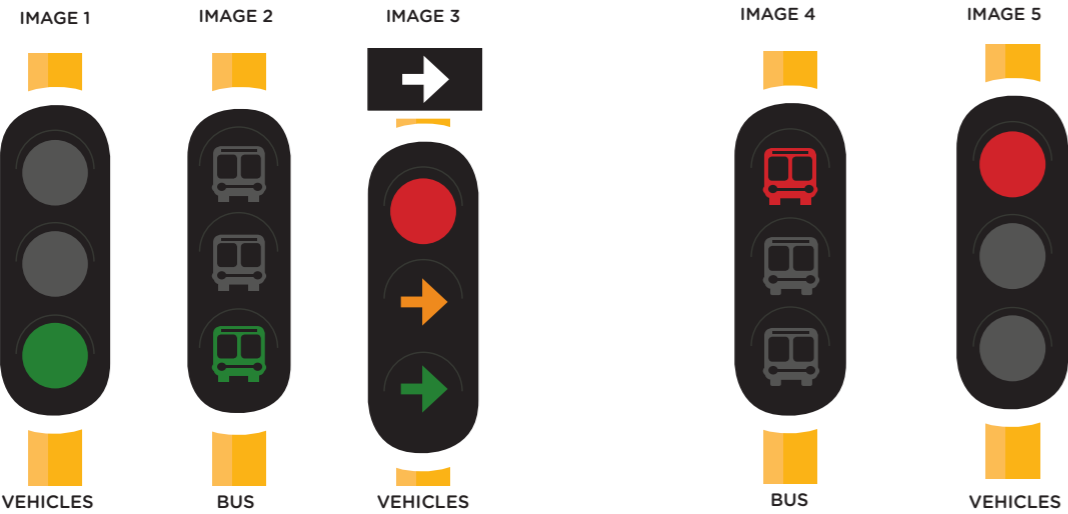

TRAFFIC SYSTEM

There are three green lights at trunk route intersections: The green disk is for straight-driving and left-turning vehicles (image 1). The green bus is for buses only (image 2). The green arrow is for right-turning vehicles (image 3).

When the red disk under the white arrow is red, vehicles intending to turn right must wait (image 3).

When the red bus is shown (image 4) and the green arrow starts flashing (image 3), straight-driving vehicles (image 1) and vehicles turning right can go.

Vehicles turning right must therefore always observe and adhere to the signal display under the white arrow.

The traffic signal system will give priority to buses in some cases in order to ensure that they adhere to their timetable. Motorists should therefore note that traffic signal phases may change suddenly and will not always run in the same sequence, and therefore they have to pay attention to the applicable signal displayed.

NO RIGHT TURN ACROSS BUS LANE

RIGHT TURN ACROSS BUS LANE

PLEASE NOTE: THE TRAFFIC SIGNAL SYSTEM IS ABLE TO GIVE PRIORITY TO BUSES IN SOME CASES, TO ENSURE THAT THEY ADHERE TO THEIR TIMETABLE. MOTORISTS MAY THEREFORE OBSERVE THAT TRAFFIC SIGNAL PHASES MAY CHANGE SUDDENLY AND WILL NOT ALWAYS RUN IN THE SAME SEQUENCE, AND THEREFORE HAVE TO PAY ATTENTION AT ALL TIMES TO THE APPLICABLE SIGNAL DISPLAY.