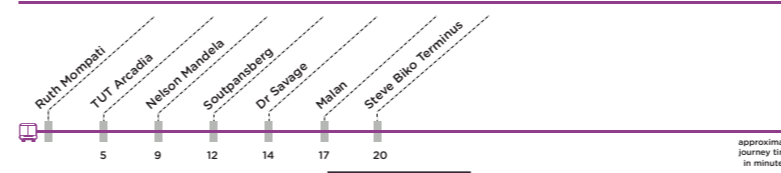

T1: TRUNK ROUTE BUSES TOWARDS GENERAL M SOYOTHULA

MONDAY - FRIDAY from 06:00 to 20:20	SATURDAY from 06:00 to 23:40	SUNDAY & PUBLIC HOLIDAYS from 06:00 to 19:00
--	---------------------------------	---

T1: TRUNK ROUTE BUSES TOWARDS CENTRAL

MONDAY - FRIDAY from 06:00 to 19:40	SATURDAY from 06:00 to 18:30	SUNDAY & PUBLIC HOLIDAYS No service
--	---------------------------------	--

F3: BUSES TOWARDS TUT TERMINUS

MONDAY - FRIDAY from 06:00 to 20:00	SATURDAY from 06:00 to 19:00	SUNDAY & PUBLIC HOLIDAYS No service
--	---------------------------------	--

F3: BUSES TOWARDS CENTRAL

MONDAY - FRIDAY from 06:00 to 20:00	SATURDAY from 06:00 to 23:00	SUNDAY & PUBLIC HOLIDAYS from 06:00 to 19:00
--	---------------------------------	---

F1: BUSES TOWARDS STEVE BIKO TERMINUS