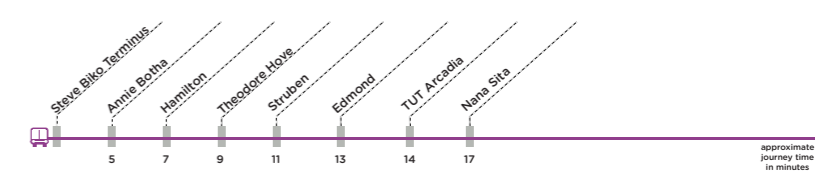

MONDAY - FRIDAY from 06:00 to 20:00	SATURDAY from 06:00 to 23:20	SUNDAY & PUBLIC HOLIDAYS from 06:00 to 19:00

F2: BUSES TOWARDS NANA SITA