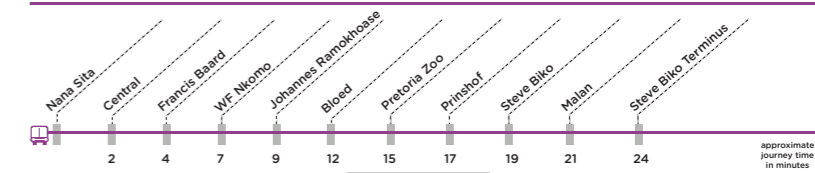

MONDAY - FRIDAY from 06:00 to 19:40	SATURDAY from 06:00 to 23:00	SUNDAY & PUBLIC HOLIDAYS from 06:00 to 18:40

F2: BUSES TOWARDS STEVE BIKO TERMINUS