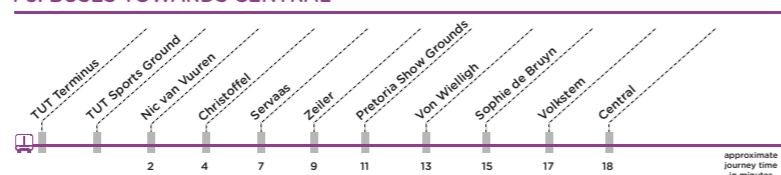

SLIDING ARROW SHOWS WHERE TO TURN ACROSS BUS LANE INTO RIGHT TURN POCKET - YELLOW DELINEATORS WILL BE REMOVED AT THIS LOCATION.

MONDAY - FRIDAY from 06:00 to 20:00	SATURDAY from 06:00 to 23:20	SUNDAY & PUBLIC HOLIDAYS from 06:00 to 19:00
--	---------------------------------	---

T1: TRUNK ROUTE BUSES TOWARDS GENERAL M SOYOTHULA

MONDAY - FRIDAY from 06:00 to 20:20	SATURDAY from 06:00 to 23:40	SUNDAY & PUBLIC HOLIDAYS from 06:00 to 19:00
--	---------------------------------	---

T1: TRUNK ROUTE BUSES TOWARDS CENTRAL

MONDAY - FRIDAY from 06:00 to 19:40	SATURDAY from 06:00 to 18:30	SUNDAY & PUBLIC HOLIDAYS No service
--	---------------------------------	--

F3: BUSES TOWARDS TUT TERMINUS

MONDAY - FRIDAY from 06:00 to 20:00	SATURDAY from 06:00 to 19:00	SUNDAY & PUBLIC HOLIDAYS No service
--	---------------------------------	--

F3: BUSES TOWARDS CENTRAL

MONDAY - FRIDAY from 06:00 to 20:00	SATURDAY from 06:00 to 23:00	SUNDAY & PUBLIC HOLIDAYS from 06:00 to 19:00
--	---------------------------------	---

F1: BUSES TOWARDS STEVE BIKO TERMINUS