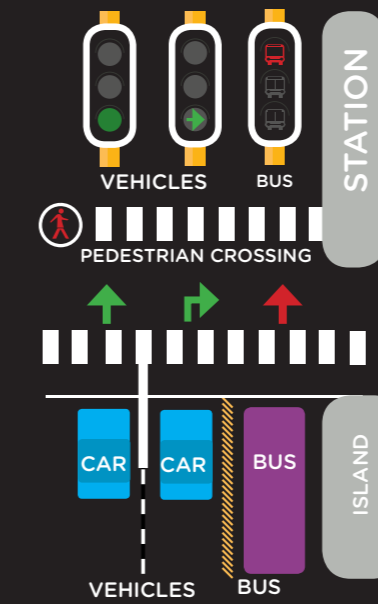

TRAFFIC SYSTEM

There are three green lights at trunk route intersections: The green disk is for straight-driving and left-turning vehicles (image 1). The green bus is for buses only (image 2). The green arrow is for right-turning vehicles (image 3).

When the red disk under the white arrow is red, vehicles intending to turn right must wait (image 3).

When the red bus is shown (image 4) and the green arrow starts flashing (image 3), straight-driving vehicles (image 1) and vehicles turning right can go.

Vehicles turning right must therefore always observe and adhere to the signal display under the white arrow.

The traffic signal system will give priority to buses in some cases in order to ensure that they adhere to their timetable. Motorists should therefore note that traffic signal phases may change suddenly and will not always run in the same sequence, and therefore they have to pay attention to the applicable signal displayed.

NO RIGHT TURN ACROSS BUS LANE

RIGHT TURN ACROSS BUS LANE

PLEASE NOTE: THE TRAFFIC SIGNAL SYSTEM IS ABLE TO GIVE PRIORITY TO BUSES IN SOME CASES, TO ENSURE THAT THEY ADHERE TO THEIR TIMETABLE. MOTORISTS MAY THEREFORE OBSERVE THAT TRAFFIC SIGNAL PHASES MAY CHANGE SUDDENLY AND WILL NOT ALWAYS RUN IN THE SAME SEQUENCE, AND THEREFORE HAVE TO PAY ATTENTION AT ALL TIMES TO THE APPLICABLE SIGNAL DISPLAY.