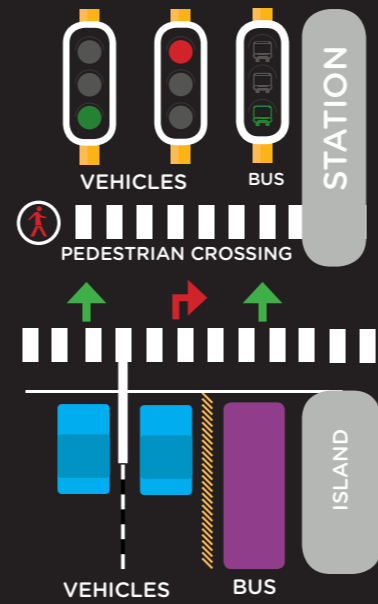

TRAFFIC SYSTEM

There are three green lights at trunk route intersections: The green disk is for straight-driving and left-turning vehicles (image 1). The green bus is for buses only (image 2). The green arrow is for right-turning vehicles (image 3).

When the red disk under the white arrow is red, vehicles intending to turn right must wait (image 3).

When the red bus is shown (image 4) and the green arrow starts flashing (image 3), straight-driving vehicles (image 1) and vehicles turning right can go.

Vehicles turning right must therefore always observe and adhere to the signal display under the white arrow.

The traffic signal system will give priority to buses in some cases in order to ensure that they adhere to their timetable. Motorists should therefore note that traffic signal phases may change suddenly and will not always run in the same sequence, and therefore they have to pay attention to the applicable signal displayed.

NO RIGHT TURN ACROSS BUS LANE

RIGHT TURN ACROSS BUS LANE

PLEASE NOTE: THE TRAFFIC SIGNAL SYSTEM IS ABLE TO GIVE PRIORITY TO BUSES IN SOME CASES, TO ENSURE THAT THEY ADHERE TO THEIR TIMETABLE. MOTORISTS MAY THEREFORE OBSERVE THAT TRAFFIC SIGNAL PHASES MAY CHANGE SUDDENLY AND WILL NOT ALWAYS RUN IN THE SAME SEQUENCE, AND THEREFORE HAVE TO PAY ATTENTION AT ALL TIMES TO THE APPLICABLE SIGNAL DISPLAY.