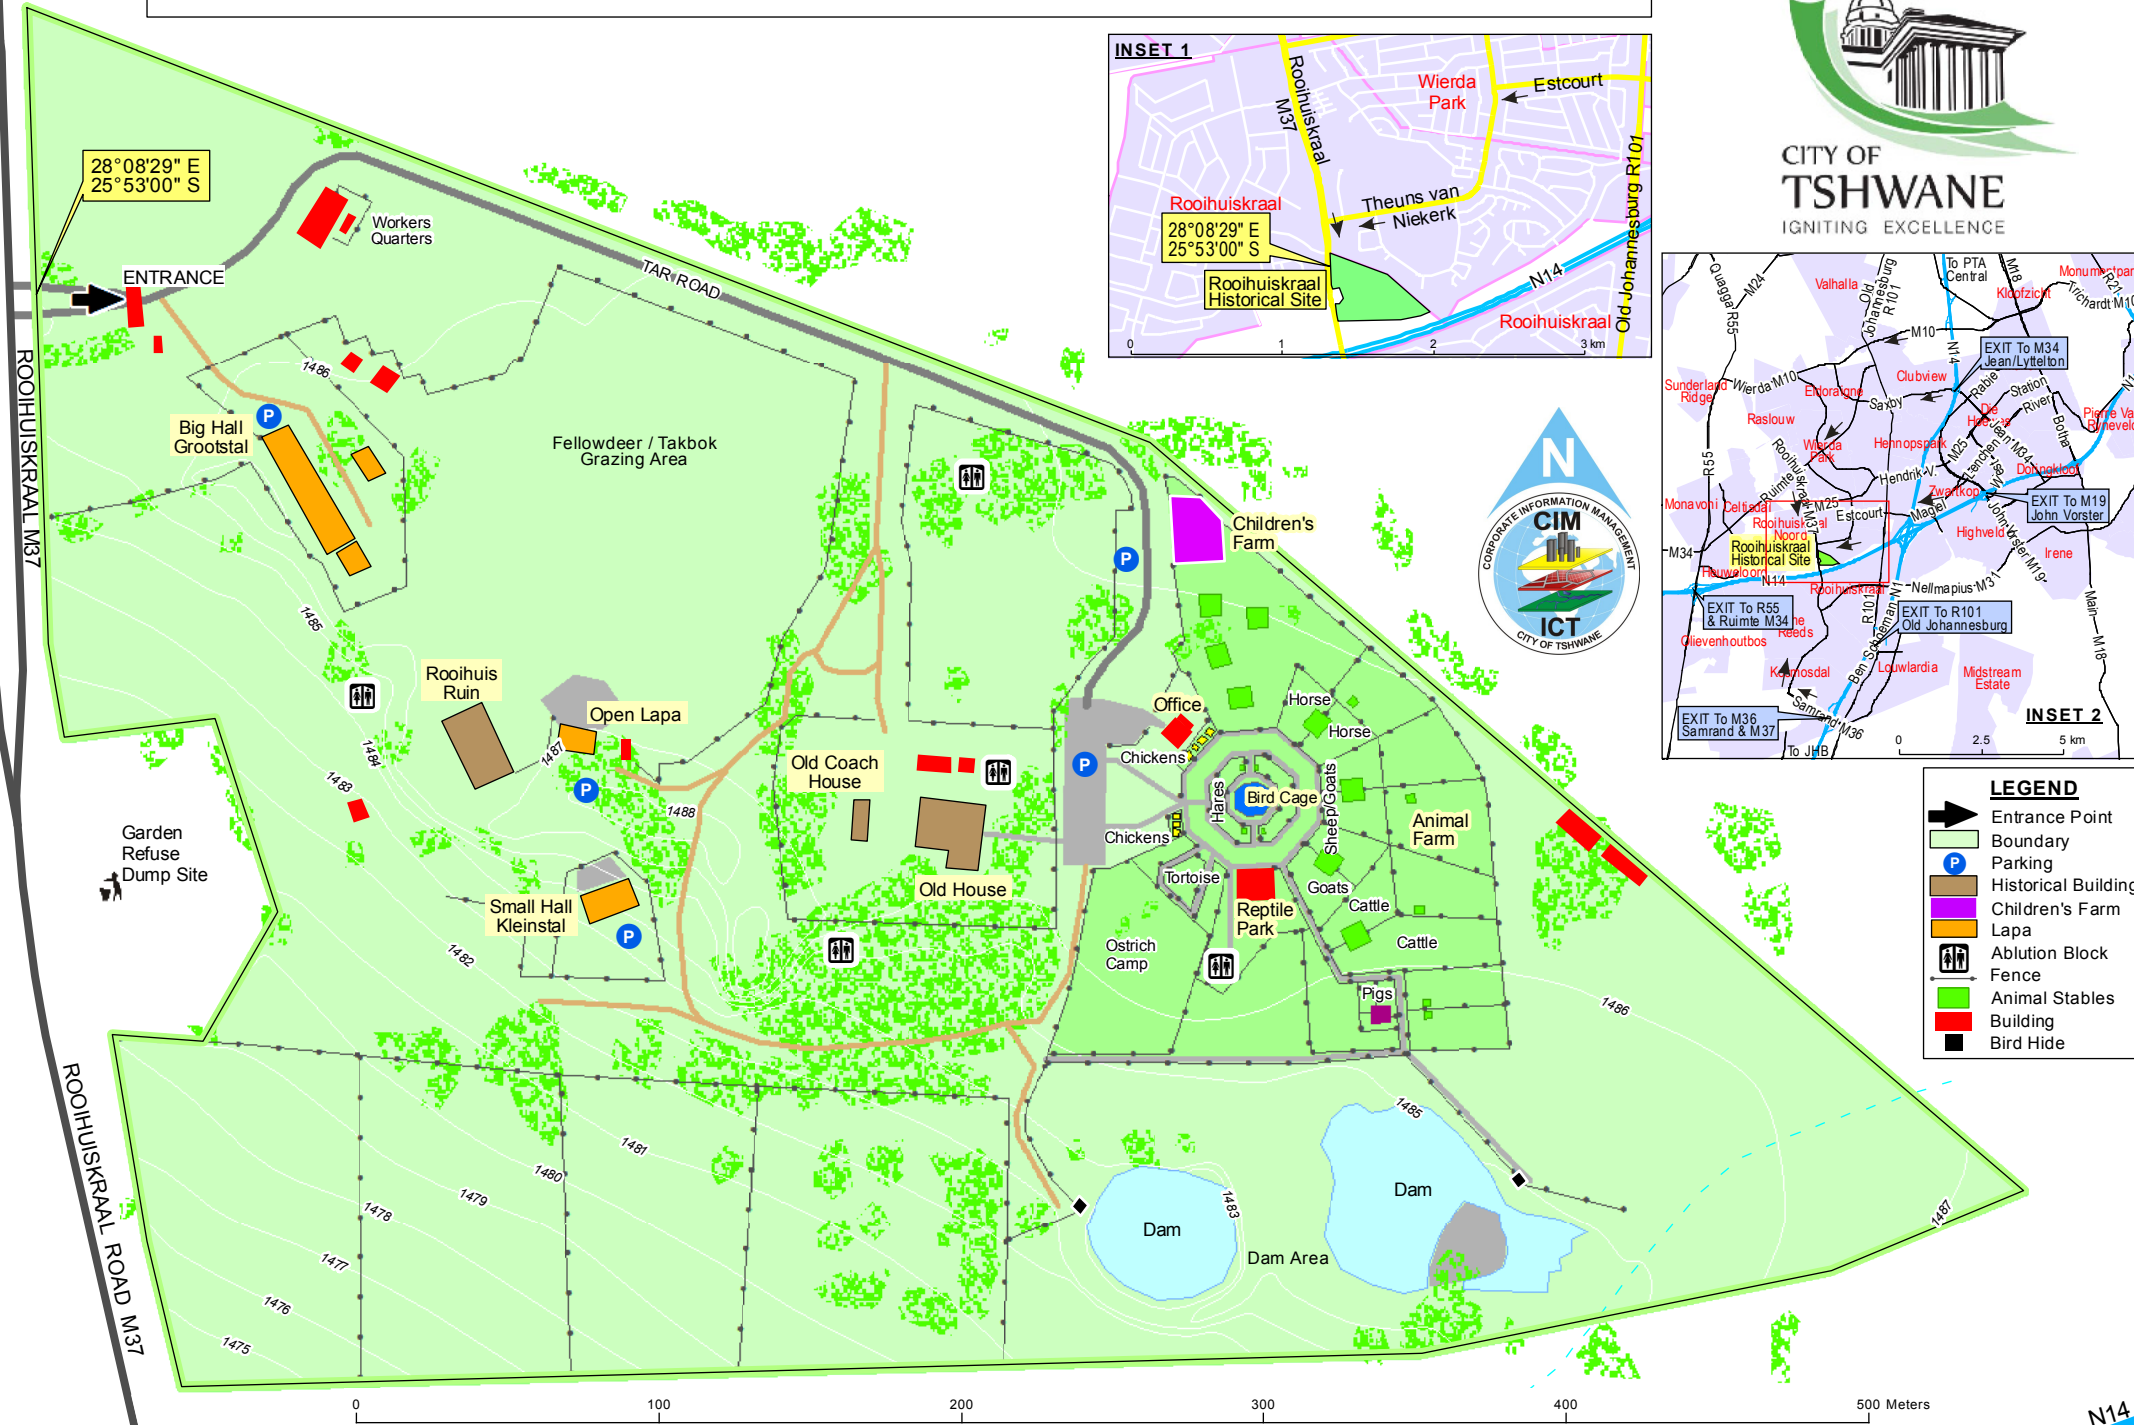

ROOIHUISKRAAL FEESTERREIN / HISTORICAL SITE

CITY OF TSHWANE
IGNITING EXCELLENCE

- LEGEND**
- ➔ Entrance Point
 - ▭ Boundary
 - P Parking
 - ▭ Historical Building
 - ▭ Children's Farm
 - ▭ Lapa
 - ♿ Ablution Block
 - Fence
 - Animal Stables
 - Building
 - Bird Hide