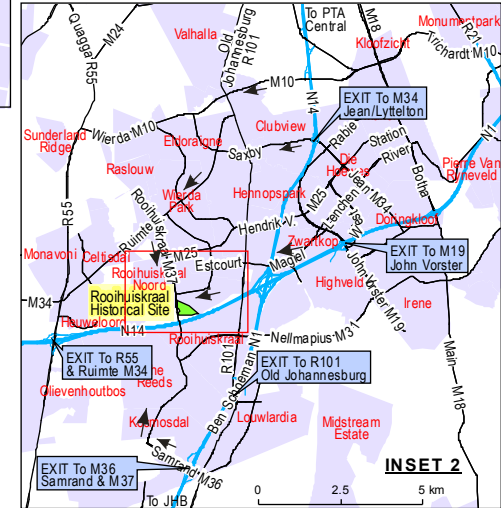

ROOIHUISKRAAL FEESTERREIN / HISTORICAL SITE

CITY OF TSHWANE
IGNITING EXCELLENCE

- LEGEND**
- ➔ Entrance Point
 - ▭ Boundary
 - P Parking
 - ▭ Historical Building
 - ▭ Children's Farm
 - ▭ Lapa
 - ♿ Ablution Block
 - Fence
 - Animal Stables
 - Building
 - Bird Hide